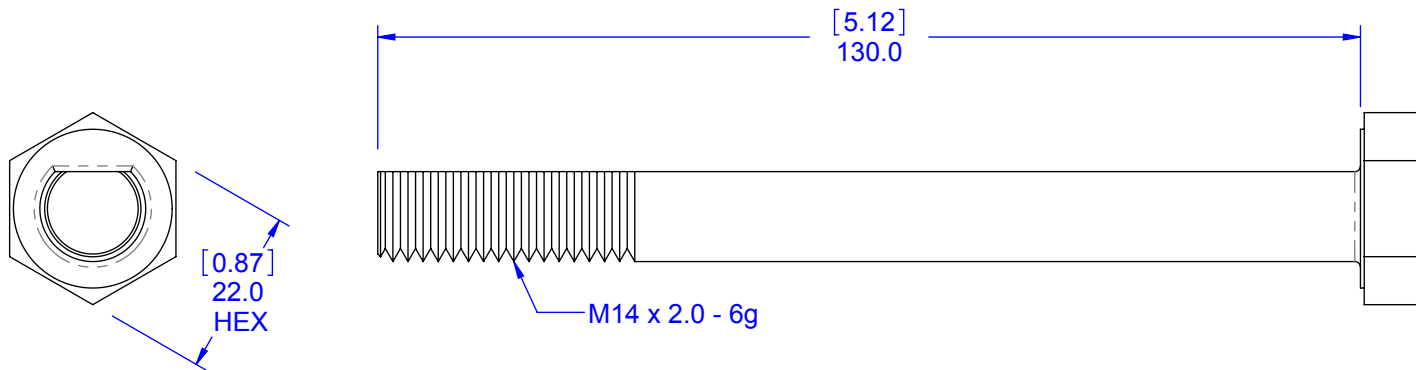

(4x)

87520 Kit, Cam Bolts

(2x)

(2x)

Specialty Products Company
Longmont, Colorado USA • www.specprod.com

87520 Kit, Cam Bolts

PROPRIETARY AND CONFIDENTIAL

THIS DOCUMENT CONTAINS PROPRIETARY INFORMATION WHICH SHALL NOT BE REPRODUCED, TRANSFERRED TO OTHER DOCUMENTS, DISCLOSED TO OTHERS, USED FOR MANUFACTURING, OR ANY OTHER PURPOSE WITHOUT PRIOR WRITTEN PERMISSION FROM SPECIALTY PRODUCTS COMPANY