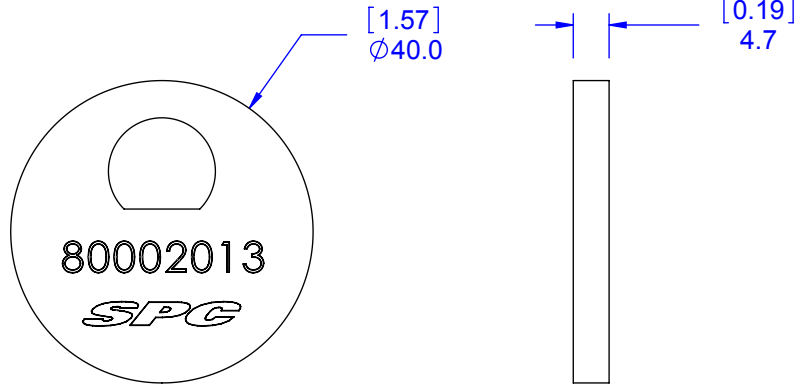

(4x)

87520 Kit, Cam Bolts

(2x)

(2x)

Specialty Products Company
Longmont, Colorado USA • www.specprod.com

87520 Kit, Cam Bolts

PROPRIETARY AND CONFIDENTIAL

THIS DOCUMENT CONTAINS PROPRIETARY INFORMATION WHICH SHALL NOT BE REPRODUCED, TRANSFERRED TO OTHER DOCUMENTS, DISCLOSED TO OTHERS, USED FOR MANUFACTURING, OR ANY OTHER PURPOSE WITHOUT PRIOR WRITTEN PERMISSION FROM SPECIALTY PRODUCTS COMPANY