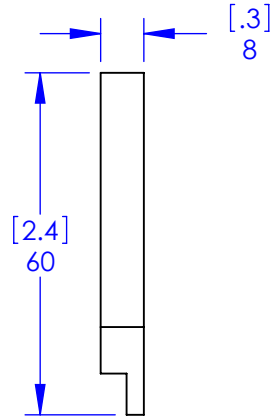

(1x)

(1x)

(1x)

874019 CLN, M14-2.0, CL 10

Specialty Products Company
 Longmont, Colorado USA • www.specprod.com

874019 CLN, M14-2.0, CL 10

PROPRIETARY AND CONFIDENTIAL

THIS DOCUMENT CONTAINS PROPRIETARY INFORMATION WHICH SHALL NOT BE REPRODUCED, TRANSFERRED TO OTHER DOCUMENTS, DISCLOSED TO OTHERS, USED FOR MANUFACTURING, OR ANY OTHER PURPOSE WITHOUT PRIOR WRITTEN PERMISSION FROM SPECIALTY PRODUCTS COMPANY