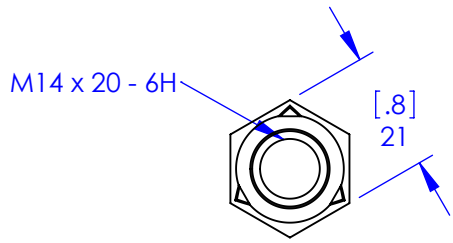

(1x)

(1x)

(1x)

874019 CLN, M14-2.0, CL 10

Specialty Products Company
 Longmont, Colorado USA • www.specprod.com

874019 CLN, M14-2.0, CL 10

PROPRIETARY AND CONFIDENTIAL

THIS DOCUMENT CONTAINS PROPRIETARY INFORMATION WHICH SHALL NOT BE REPRODUCED, TRANSFERRED TO OTHER DOCUMENTS, DISCLOSED TO OTHERS, USED FOR MANUFACTURING, OR ANY OTHER PURPOSE WITHOUT PRIOR WRITTEN PERMISSION FROM SPECIALTY PRODUCTS COMPANY