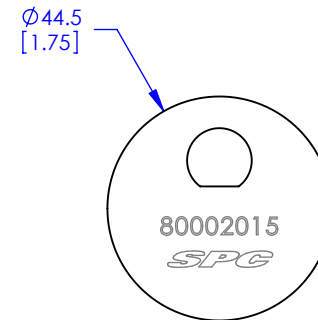

(2x)

831601 Kit, Cam Bolt

(2x)

(2x)

(4x)

**Specialty Products Company**  
Longmont, Colorado USA • www.specprod.com

831601 Kit, Cam Bolt

PROPRIETARY AND CONFIDENTIAL