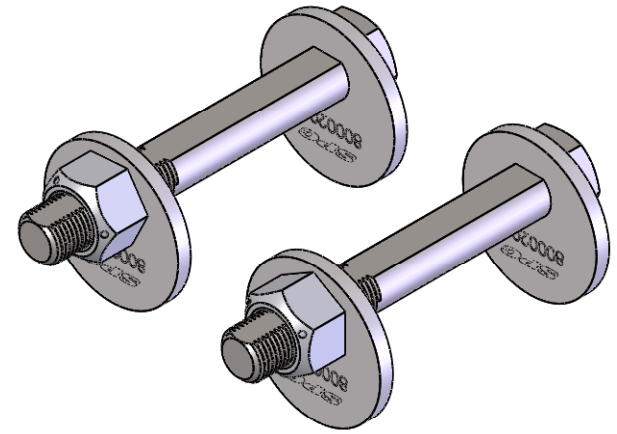

(4x)

(2x)

(2x)

**Specialty Products Company**  
Longmont, Colorado USA • www.specprod.com

**823851 Kit, Cam Bolt**

**PROPRIETARY AND CONFIDENTIAL**

THIS DOCUMENT CONTAINS PROPRIETARY INFORMATION WHICH SHALL NOT BE REPRODUCED, TRANSFERRED TO OTHER DOCUMENTS, DISCLOSED TO OTHERS, USED FOR MANUFACTURING, OR ANY OTHER PURPOSE WITHOUT PRIOR WRITTEN PERMISSION FROM SPECIALTY PRODUCTS COMPANY