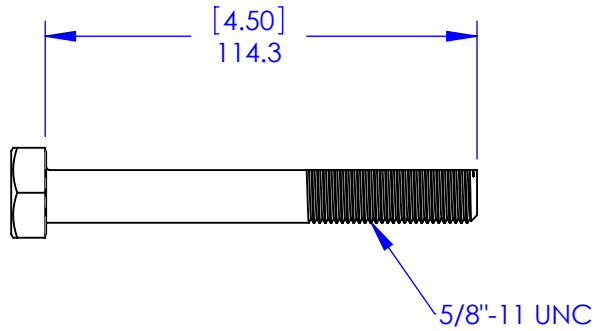

(4x)

(2x)

(2x)

**Specialty Products Company**  
Longmont, Colorado USA • www.specprod.com

**823851 Kit, Cam Bolt**

**PROPRIETARY AND CONFIDENTIAL**

THIS DOCUMENT CONTAINS PROPRIETARY INFORMATION WHICH SHALL NOT BE REPRODUCED, TRANSFERRED TO OTHER DOCUMENTS, DISCLOSED TO OTHERS, USED FOR MANUFACTURING, OR ANY OTHER PURPOSE WITHOUT PRIOR WRITTEN PERMISSION FROM SPECIALTY PRODUCTS COMPANY