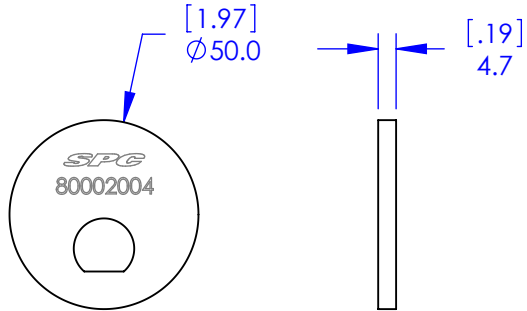

(4x)

(2x)

(2x)

**Specialty Products Company**  
Longmont, Colorado USA • www.specprod.com

**823851 Kit, Cam Bolt**

**PROPRIETARY AND CONFIDENTIAL**

THIS DOCUMENT CONTAINS PROPRIETARY INFORMATION WHICH SHALL NOT BE REPRODUCED, TRANSFERRED TO OTHER DOCUMENTS, DISCLOSED TO OTHERS, USED FOR MANUFACTURING, OR ANY OTHER PURPOSE WITHOUT PRIOR WRITTEN PERMISSION FROM SPECIALTY PRODUCTS COMPANY