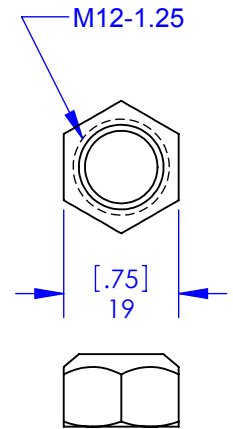

ITEM 1 (QTY 1)

813205 Kit, Camber / Caster

ITEM 2 (QTY 2)

ITEM 3 (QTY 3)

ITEM 4 (QTY 1)

Specialty Products Company
Longmont, Colorado USA • www.specprod.com

PROPRIETARY AND CONFIDENTIAL

THIS DOCUMENT CONTAINS PROPRIETARY INFORMATION WHICH SHALL NOT BE REPRODUCED, TRANSFERRED TO OTHER DOCUMENTS, DISCLOSED TO OTHERS, USED FOR MANUFACTURING, OR ANY OTHER PURPOSE WITHOUT PRIOR WRITTEN PERMISSION FROM SPECIALTY PRODUCTS COMPANY

813205 Kit, Camber / Caster

FOR RECEIVING-INSPECTION USE

Rev. C

18 Apr 11