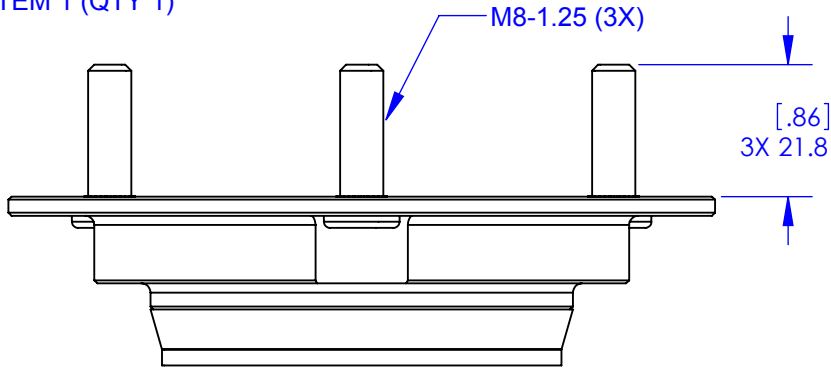

ITEM 1 (QTY 1)

813205 Kit, Camber / Caster

ITEM 2 (QTY 2)

ITEM 3 (QTY 3)

ITEM 4 (QTY 1)

Specialty Products Company
Longmont, Colorado USA • www.specprod.com

PROPRIETARY AND CONFIDENTIAL

THIS DOCUMENT CONTAINS PROPRIETARY INFORMATION WHICH SHALL NOT BE REPRODUCED, TRANSFERRED TO OTHER DOCUMENTS, DISCLOSED TO OTHERS, USED FOR MANUFACTURING, OR ANY OTHER PURPOSE WITHOUT PRIOR WRITTEN PERMISSION FROM SPECIALTY PRODUCTS COMPANY

813205 Kit, Camber / Caster

FOR RECEIVING-INSPECTION USE

Rev. C

18 Apr 11