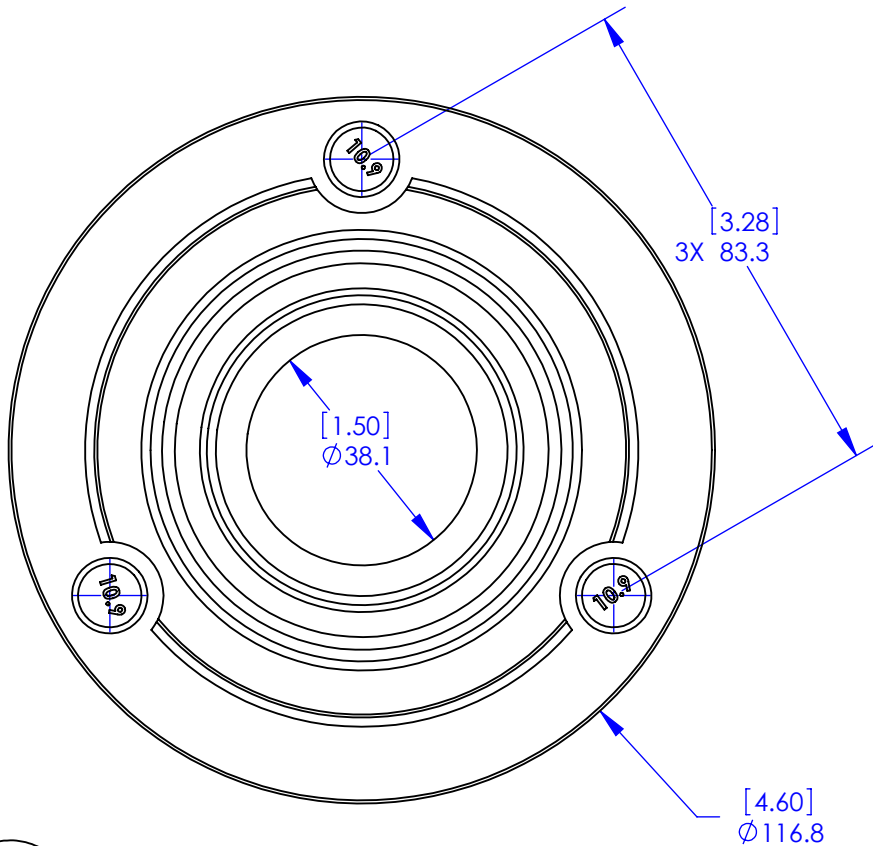

ITEM 1 (QTY 1)

813205 Kit, Camber / Caster

ITEM 2 (QTY 2)

ITEM 3 (QTY 3)

ITEM 4 (QTY 1)

Specialty Products Company
Longmont, Colorado USA • www.specprod.com

PROPRIETARY AND CONFIDENTIAL

THIS DOCUMENT CONTAINS PROPRIETARY INFORMATION WHICH SHALL NOT BE REPRODUCED, TRANSFERRED TO OTHER DOCUMENTS, DISCLOSED TO OTHERS, USED FOR MANUFACTURING, OR ANY OTHER PURPOSE WITHOUT PRIOR WRITTEN PERMISSION FROM SPECIALTY PRODUCTS COMPANY

813205 Kit, Camber / Caster

FOR RECEIVING-INSPECTION USE

Rev. C

18 Apr 11