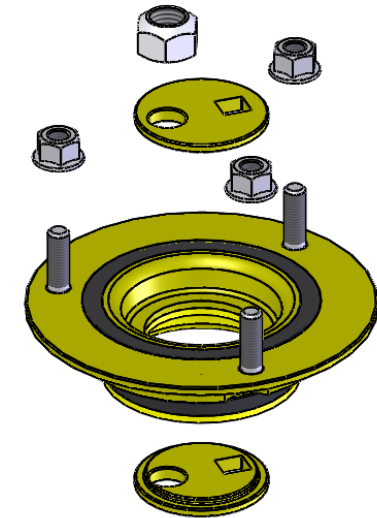

ITEM 1 (QTY 1)

813205 Kit, Camber / Caster

ITEM 2 (QTY 2)

ITEM 3 (QTY 3)

ITEM 4 (QTY 1)

Specialty Products Company
Longmont, Colorado USA • www.specprod.com

PROPRIETARY AND CONFIDENTIAL

THIS DOCUMENT CONTAINS PROPRIETARY INFORMATION WHICH SHALL NOT BE REPRODUCED, TRANSFERRED TO OTHER DOCUMENTS, DISCLOSED TO OTHERS, USED FOR MANUFACTURING, OR ANY OTHER PURPOSE WITHOUT PRIOR WRITTEN PERMISSION FROM SPECIALTY PRODUCTS COMPANY

813205 Kit, Camber / Caster

FOR RECEIVING-INSPECTION USE

Rev. C

18 Apr 11