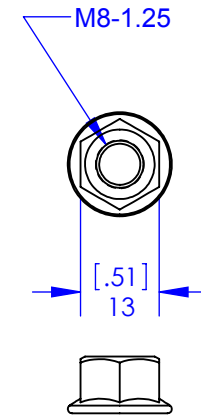

ITEM 1 (QTY 1)

813205 Kit, Camber / Caster

ITEM 2 (QTY 2)

ITEM 3 (QTY 3)

ITEM 4 (QTY 1)

Specialty Products Company
Longmont, Colorado USA • www.specprod.com

PROPRIETARY AND CONFIDENTIAL

THIS DOCUMENT CONTAINS PROPRIETARY INFORMATION WHICH SHALL NOT BE REPRODUCED, TRANSFERRED TO OTHER DOCUMENTS, DISCLOSED TO OTHERS, USED FOR MANUFACTURING, OR ANY OTHER PURPOSE WITHOUT PRIOR WRITTEN PERMISSION FROM SPECIALTY PRODUCTS COMPANY

813205 Kit, Camber / Caster

FOR RECEIVING-INSPECTION USE

Rev. C

18 Apr 11