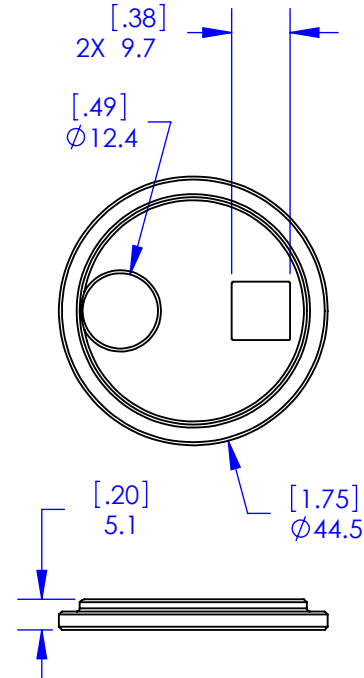

ITEM 1 (QTY 1)

813205 Kit, Camber / Caster

ITEM 2 (QTY 2)

ITEM 3 (QTY 3)

ITEM 4 (QTY 1)

Specialty Products Company
Longmont, Colorado USA • www.specprod.com

PROPRIETARY AND CONFIDENTIAL

THIS DOCUMENT CONTAINS PROPRIETARY INFORMATION WHICH SHALL NOT BE REPRODUCED, TRANSFERRED TO OTHER DOCUMENTS, DISCLOSED TO OTHERS, USED FOR MANUFACTURING, OR ANY OTHER PURPOSE WITHOUT PRIOR WRITTEN PERMISSION FROM SPECIALTY PRODUCTS COMPANY

813205 Kit, Camber / Caster

FOR RECEIVING-INSPECTION USE

Rev. C

18 Apr 11