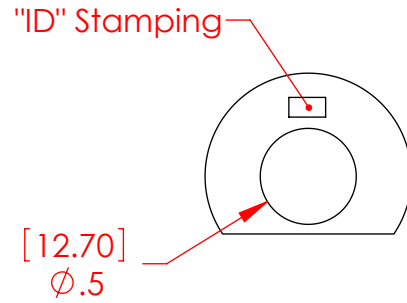

PART NO.	ID	DIM "A"
75961	1	.120
75962	2	.150
75963	3	.180
75964	4	.210

75970 SHIM SPACER SET

SPECIALTY PRODUCTS COMPANY

75970

SHIM SPACER SET

SHEET 1 OF 1

REV. -

FOR RECEIVING-INSPECTION USE