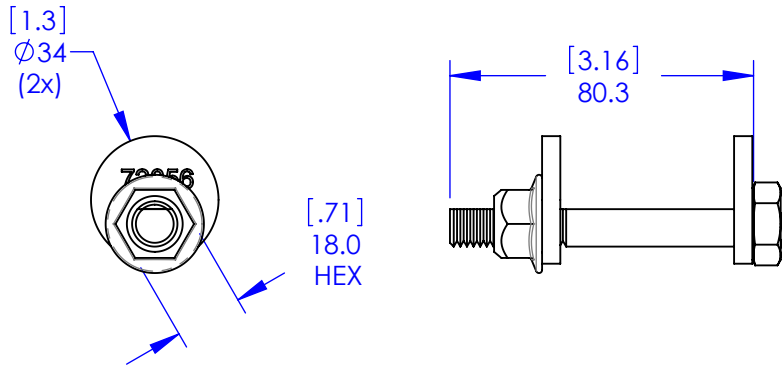

(1x)

722900 Kit, Camber

(1x)

(1x)

Specialty Products Company
 Longmont, Colorado USA • www.specprod.com

722900 Kit, Camber

PROPRIETARY AND CONFIDENTIAL

THIS DOCUMENT CONTAINS PROPRIETARY INFORMATION WHICH SHALL NOT BE REPRODUCED, TRANSFERRED TO OTHER DOCUMENTS, DISCLOSED TO OTHERS, USED FOR MANUFACTURING, OR ANY OTHER PURPOSE WITHOUT PRIOR WRITTEN PERMISSION FROM SPECIALTY PRODUCTS COMPANY