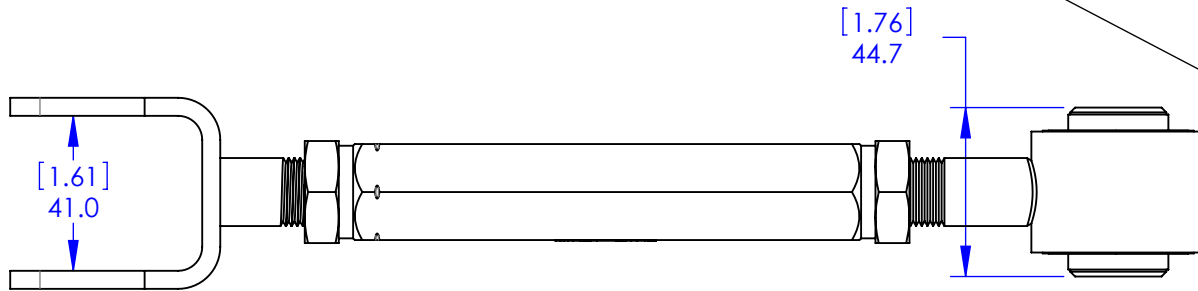

(1x)

722900 Kit, Camber

(1x)

(1x)

Specialty Products Company
 Longmont, Colorado USA • www.specprod.com

722900 Kit, Camber

PROPRIETARY AND CONFIDENTIAL

THIS DOCUMENT CONTAINS PROPRIETARY INFORMATION WHICH SHALL NOT BE REPRODUCED, TRANSFERRED TO OTHER DOCUMENTS, DISCLOSED TO OTHERS, USED FOR MANUFACTURING, OR ANY OTHER PURPOSE WITHOUT PRIOR WRITTEN PERMISSION FROM SPECIALTY PRODUCTS COMPANY