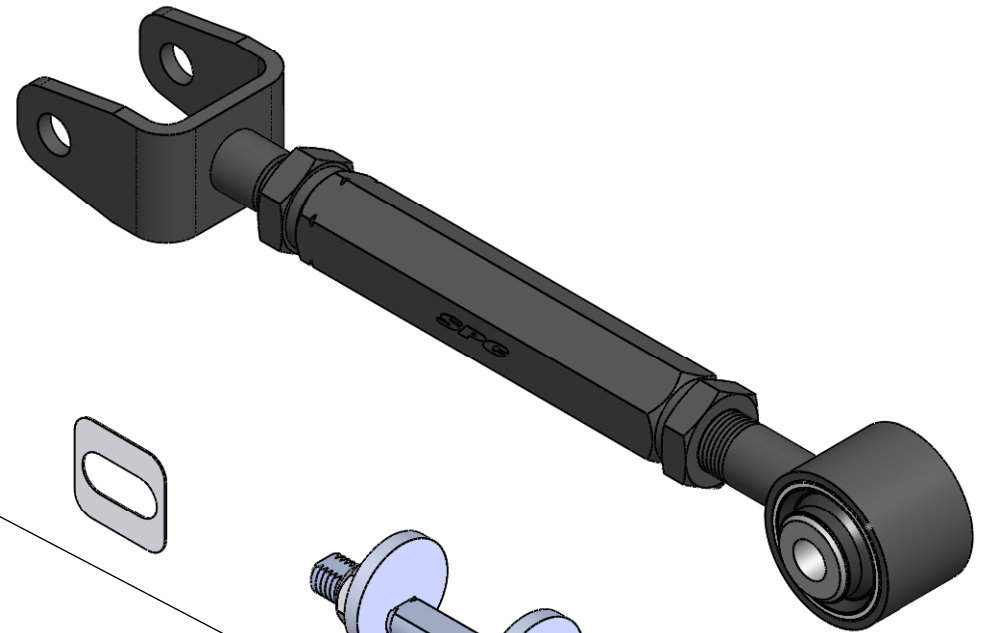

(1x)

722900 Kit, Camber

(1x)

(1x)

Specialty Products Company
 Longmont, Colorado USA • www.specprod.com

722900 Kit, Camber

PROPRIETARY AND CONFIDENTIAL

THIS DOCUMENT CONTAINS PROPRIETARY INFORMATION WHICH SHALL NOT BE REPRODUCED, TRANSFERRED TO OTHER DOCUMENTS, DISCLOSED TO OTHERS, USED FOR MANUFACTURING, OR ANY OTHER PURPOSE WITHOUT PRIOR WRITTEN PERMISSION FROM SPECIALTY PRODUCTS COMPANY