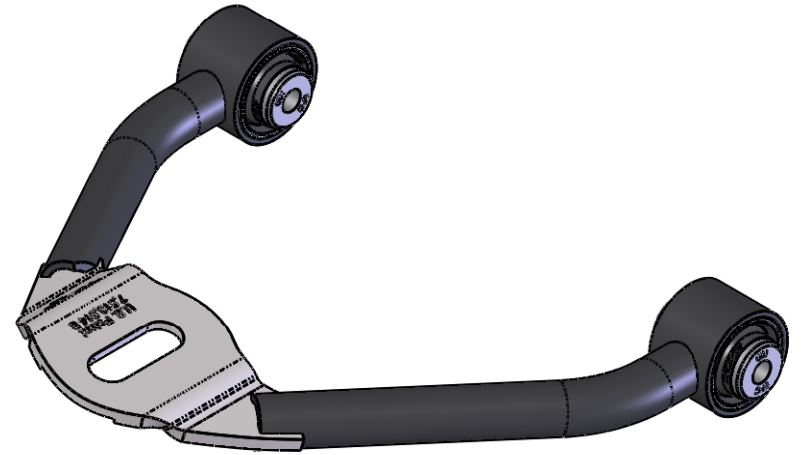

(1x)

721321 Kit, Control Arm - Right

(1x)

(2x)

Specialty Products Company
 Longmont, Colorado USA • www.specprod.com

PROPRIETARY AND CONFIDENTIAL

THIS DOCUMENT CONTAINS PROPRIETARY INFORMATION WHICH SHALL NOT BE REPRODUCED, TRANSFERRED TO OTHER DOCUMENTS, DISCLOSED TO OTHERS, USED FOR MANUFACTURING, OR ANY OTHER PURPOSE WITHOUT PRIOR WRITTEN PERMISSION FROM SPECIALTY PRODUCTS COMPANY

721321 Kit, Control Arm - Right

FOR RECEIVING-INSPECTION USE

Rev. **A**

31 Oct 11