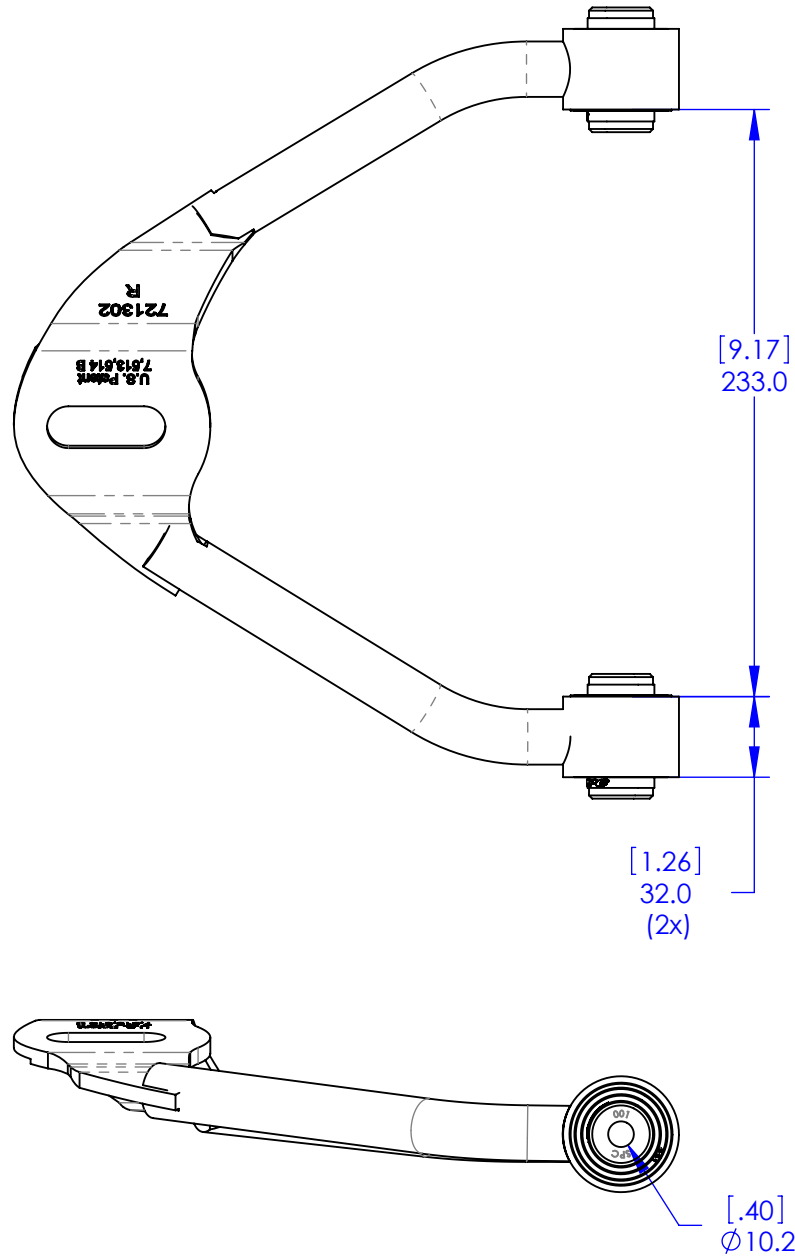

(1x)

721321 Kit, Control Arm - Right

(1x)

(2x)

Specialty Products Company
 Longmont, Colorado USA • www.specprod.com

PROPRIETARY AND CONFIDENTIAL

THIS DOCUMENT CONTAINS PROPRIETARY INFORMATION WHICH SHALL NOT BE REPRODUCED, TRANSFERRED TO OTHER DOCUMENTS, DISCLOSED TO OTHERS, USED FOR MANUFACTURING, OR ANY OTHER PURPOSE WITHOUT PRIOR WRITTEN PERMISSION FROM SPECIALTY PRODUCTS COMPANY

721321 Kit, Control Arm - Right

FOR RECEIVING-INSPECTION USE

Rev. **A**

31 Oct 11