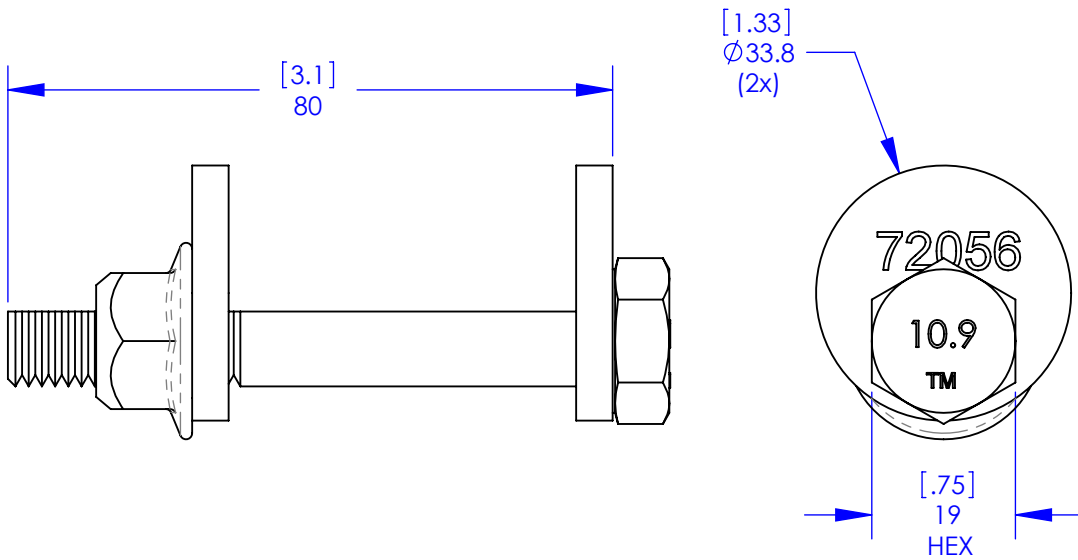

(2x)

720551 CAM BOLT ASSEMBLY

(1x)

**Specialty Products Company**  
 Longmont, Colorado USA • www.specprod.com

720551 CAM BOLT ASSEMBLY

PROPRIETARY AND CONFIDENTIAL

THIS DOCUMENT CONTAINS PROPRIETARY INFORMATION WHICH SHALL NOT BE REPRODUCED, TRANSFERRED TO OTHER DOCUMENTS, DISCLOSED TO OTHERS, USED FOR MANUFACTURING, OR ANY OTHER PURPOSE WITHOUT PRIOR WRITTEN PERMISSION FROM SPECIALTY PRODUCTS COMPANY