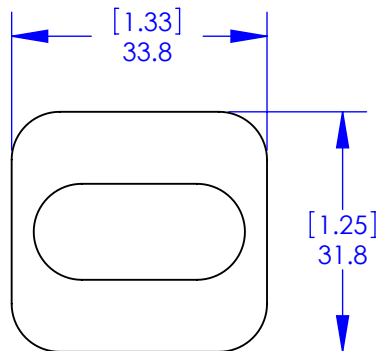

(2x)

720551 CAM BOLT ASSEMBLY

(1x)

**Specialty Products Company**  
 Longmont, Colorado USA • www.specprod.com

720551 CAM BOLT ASSEMBLY

PROPRIETARY AND CONFIDENTIAL

THIS DOCUMENT CONTAINS PROPRIETARY INFORMATION WHICH SHALL NOT BE REPRODUCED, TRANSFERRED TO OTHER DOCUMENTS, DISCLOSED TO OTHERS, USED FOR MANUFACTURING, OR ANY OTHER PURPOSE WITHOUT PRIOR WRITTEN PERMISSION FROM SPECIALTY PRODUCTS COMPANY