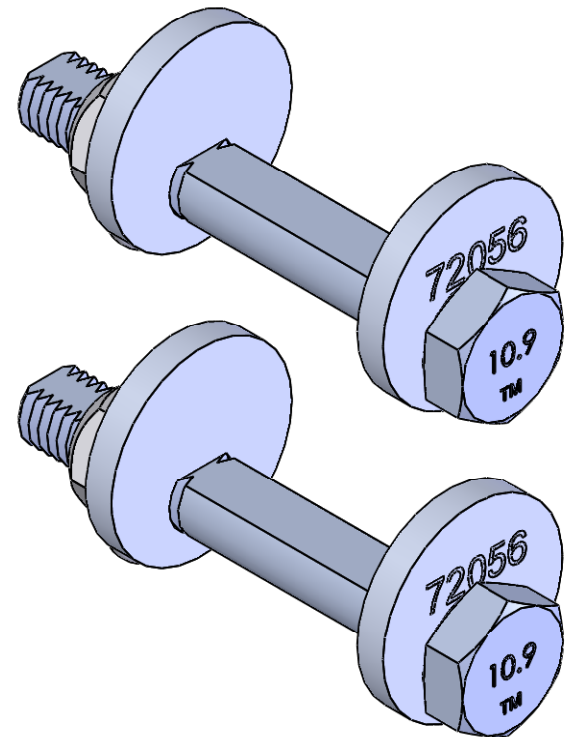

(2x)

720551 CAM BOLT ASSEMBLY

(1x)

**Specialty Products Company**  
 Longmont, Colorado USA • www.specprod.com

720551 CAM BOLT ASSEMBLY

PROPRIETARY AND CONFIDENTIAL

THIS DOCUMENT CONTAINS PROPRIETARY INFORMATION WHICH SHALL NOT BE REPRODUCED, TRANSFERRED TO OTHER DOCUMENTS, DISCLOSED TO OTHERS, USED FOR MANUFACTURING, OR ANY OTHER PURPOSE WITHOUT PRIOR WRITTEN PERMISSION FROM SPECIALTY PRODUCTS COMPANY