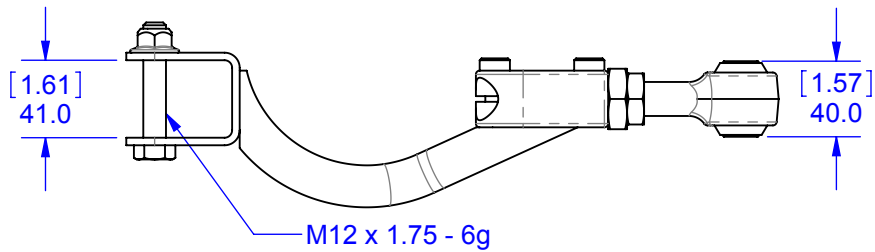

(1x)

677761 RH REAR CAMBER ARM & LINK

(1x)

Specialty Products Company
Longmont, Colorado USA • www.specprod.com

PROPRIETARY AND CONFIDENTIAL

THIS DOCUMENT CONTAINS PROPRIETARY INFORMATION WHICH SHALL NOT BE REPRODUCED, TRANSFERRED TO OTHER DOCUMENTS, DISCLOSED TO OTHERS, USED FOR MANUFACTURING, OR ANY OTHER PURPOSE WITHOUT PRIOR WRITTEN PERMISSION FROM SPECIALTY PRODUCTS COMPANY

677761 RH REAR CAMBER ARM & LINK

FOR RECEIVING-INSPECTION USE

Rev. A

12/21/09