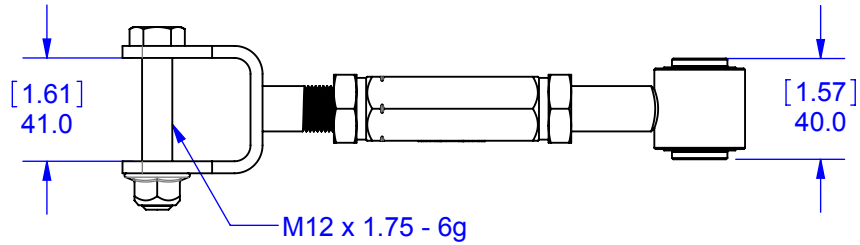

(1x)

677761 RH REAR CAMBER ARM & LINK

(1x)

Specialty Products Company
Longmont, Colorado USA • www.specprod.com

PROPRIETARY AND CONFIDENTIAL

THIS DOCUMENT CONTAINS PROPRIETARY INFORMATION WHICH SHALL NOT BE REPRODUCED, TRANSFERRED TO OTHER DOCUMENTS, DISCLOSED TO OTHERS, USED FOR MANUFACTURING, OR ANY OTHER PURPOSE WITHOUT PRIOR WRITTEN PERMISSION FROM SPECIALTY PRODUCTS COMPANY

677761 RH REAR CAMBER ARM & LINK

FOR RECEIVING-INSPECTION USE

Rev. A

12/21/09