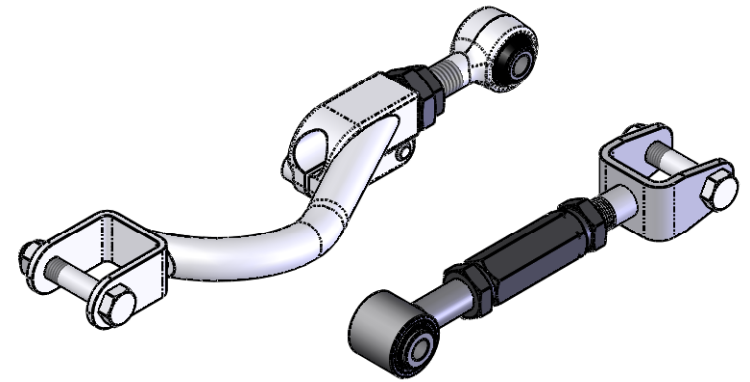

(1x)

677761 RH REAR CAMBER ARM & LINK

(1x)

Specialty Products Company
Longmont, Colorado USA • www.specprod.com

PROPRIETARY AND CONFIDENTIAL

THIS DOCUMENT CONTAINS PROPRIETARY INFORMATION WHICH SHALL NOT BE REPRODUCED, TRANSFERRED TO OTHER DOCUMENTS, DISCLOSED TO OTHERS, USED FOR MANUFACTURING, OR ANY OTHER PURPOSE WITHOUT PRIOR WRITTEN PERMISSION FROM SPECIALTY PRODUCTS COMPANY

677761 RH REAR CAMBER ARM & LINK

FOR RECEIVING-INSPECTION USE

Rev. A

12/21/09