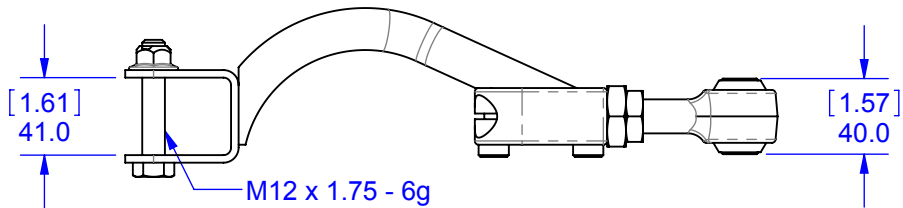

Specialty Products Company
Longmont, Colorado USA • www.specprod.com

PROPRIETARY AND CONFIDENTIAL

THIS DOCUMENT CONTAINS PROPRIETARY INFORMATION WHICH SHALL NOT BE REPRODUCED, TRANSFERRED TO OTHER DOCUMENTS, DISCLOSED TO OTHERS, USED FOR MANUFACTURING, OR ANY OTHER PURPOSE WITHOUT PRIOR WRITTEN PERMISSION FROM SPECIALTY PRODUCTS COMPANY

677751 LH REAR CAMBER ARM & LINK

FOR RECEIVING-INSPECTION USE

Rev. A

12/21/09