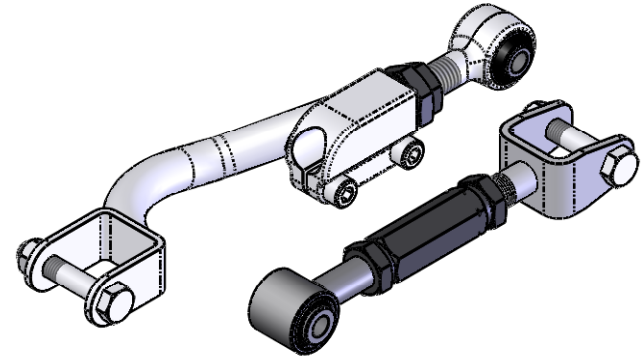

(1x)

677751 LH REAR CAMBER ARM & LINK

(1x)

**Specialty Products Company**  
Longmont, Colorado USA • www.specprod.com

PROPRIETARY AND CONFIDENTIAL

THIS DOCUMENT CONTAINS PROPRIETARY INFORMATION WHICH SHALL NOT BE REPRODUCED, TRANSFERRED TO OTHER DOCUMENTS, DISCLOSED TO OTHERS, USED FOR MANUFACTURING, OR ANY OTHER PURPOSE WITHOUT PRIOR WRITTEN PERMISSION FROM SPECIALTY PRODUCTS COMPANY

677751 LH REAR CAMBER ARM & LINK

**FOR RECEIVING-INSPECTION USE**

Rev. A

12/21/09