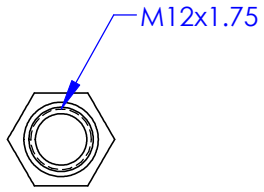

(1x)

(1x)

(2x)

(1x)

676601 Kit, Camber Arm - Adjustable

(1x)

Specialty Products Company
Longmont, Colorado USA • www.specprod.com

PROPRIETARY AND CONFIDENTIAL

676601 Kit, Camber Arm - Adjustable

FOR RECEIVING-INSPECTION USE

Rev. **B**

08 May 13