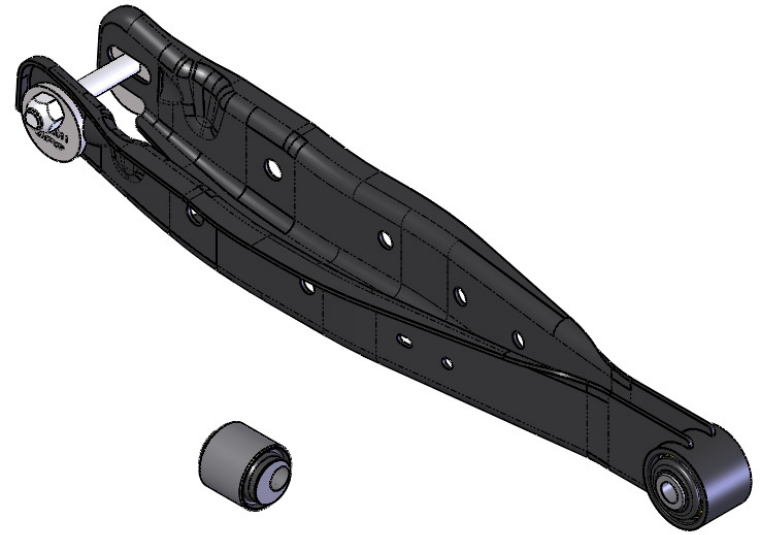

(1x)

(1x)

(2x)

(1x)

676601 Kit, Camber Arm - Adjustable

(1x)

Specialty Products Company
Longmont, Colorado USA • www.specprod.com

PROPRIETARY AND CONFIDENTIAL

676601 Kit, Camber Arm - Adjustable

FOR RECEIVING-INSPECTION USE

Rev. **B**

08 May 13