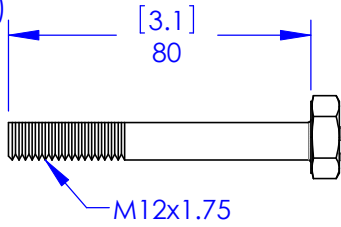

(1x)

(1x)

(2x)

(1x)

676601 Kit, Camber Arm - Adjustable

(1x)

Specialty Products Company
Longmont, Colorado USA • www.specprod.com

PROPRIETARY AND CONFIDENTIAL

676601 Kit, Camber Arm - Adjustable

FOR RECEIVING-INSPECTION USE

Rev. **B**

08 May 13