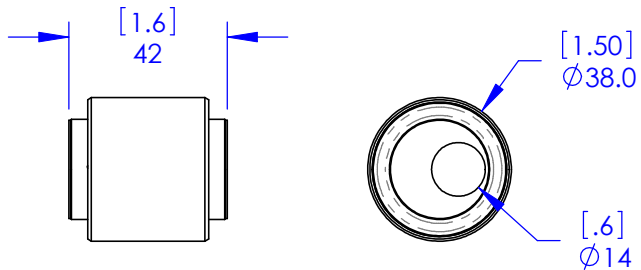

(1x)

(1x)

(2x)

(1x)

676601 Kit, Camber Arm - Adjustable

(1x)

Specialty Products Company
Longmont, Colorado USA • www.specprod.com

PROPRIETARY AND CONFIDENTIAL

676601 Kit, Camber Arm - Adjustable

FOR RECEIVING-INSPECTION USE

Rev. **B**

08 May 13