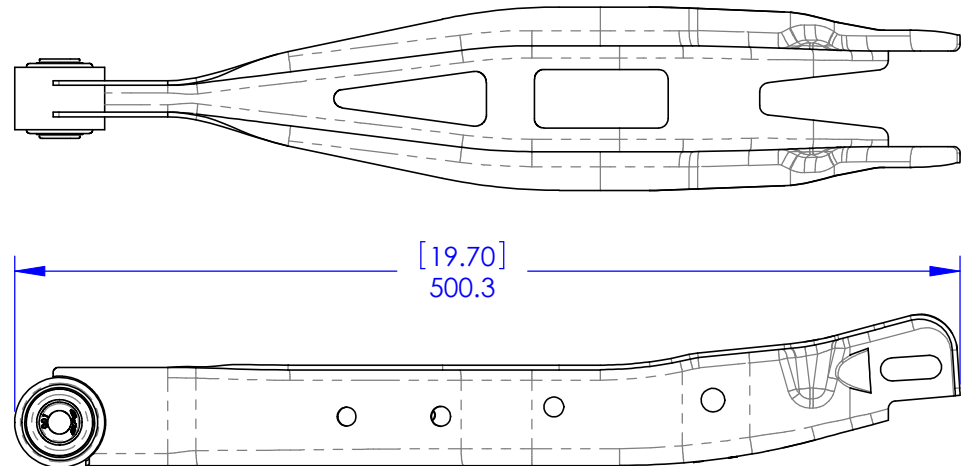

(1x)

(1x)

(2x)

(1x)

676601 Kit, Camber Arm - Adjustable

(1x)

Specialty Products Company
Longmont, Colorado USA • www.specprod.com

PROPRIETARY AND CONFIDENTIAL

676601 Kit, Camber Arm - Adjustable

FOR RECEIVING-INSPECTION USE

Rev. **B**

08 May 13