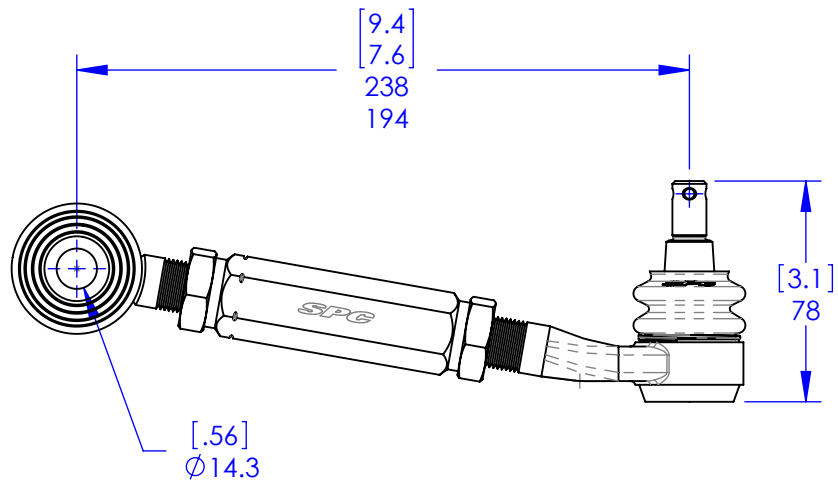

(1x)

(1x)

675901 Assembly, Control Arm w/ Bushing & Ball Joint

Specialty Products Company
 Longmont, Colorado USA • www.specprod.com

675901 Assembly, Control Arm w/ Bushing & Ball Joint

PROPRIETARY AND CONFIDENTIAL