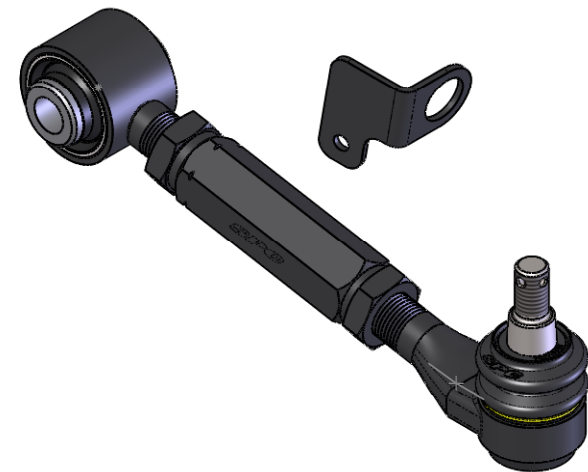

(1x)

(1x)

675901 Assembly, Control Arm w/ Bushing & Ball Joint

Specialty Products Company
 Longmont, Colorado USA • www.specprod.com

675901 Assembly, Control Arm w/ Bushing & Ball Joint

PROPRIETARY AND CONFIDENTIAL