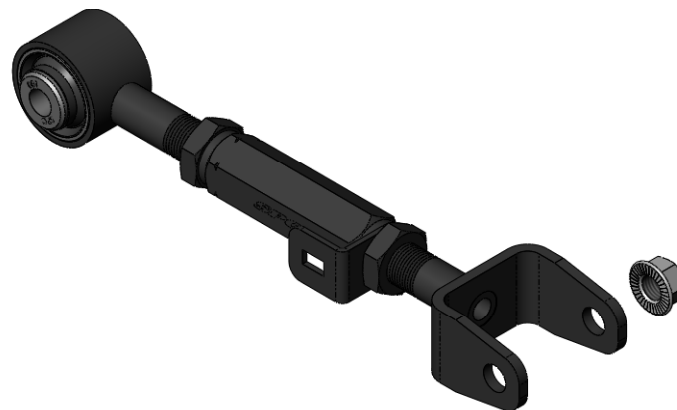

(1x)

675801 Assembly, Control Arm

(1x)

**Specialty Products Company**  
Longmont, Colorado USA • www.specprod.com

675801 Assembly, Control Arm

PROPRIETARY AND CONFIDENTIAL

THIS DOCUMENT CONTAINS PROPRIETARY INFORMATION WHICH SHALL NOT BE REPRODUCED, TRANSFERRED TO OTHER DOCUMENTS, DISCLOSED TO OTHERS, USED FOR MANUFACTURING, OR ANY OTHER PURPOSE WITHOUT PRIOR WRITTEN PERMISSION FROM SPECIALTY PRODUCTS COMPANY