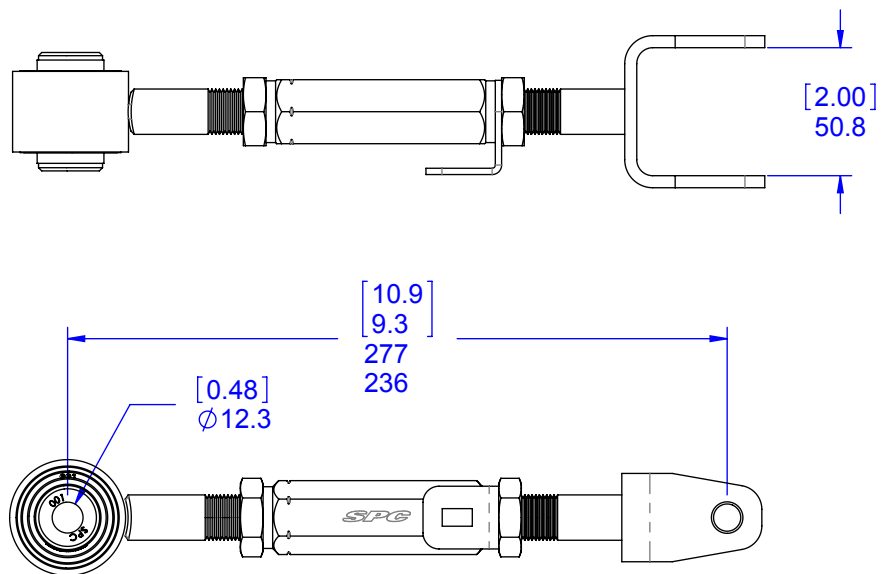

(1x)

675801 Assembly, Control Arm

(1x)

**Specialty Products Company**  
Longmont, Colorado USA • www.specprod.com

675801 Assembly, Control Arm

PROPRIETARY AND CONFIDENTIAL

THIS DOCUMENT CONTAINS PROPRIETARY INFORMATION WHICH SHALL NOT BE REPRODUCED, TRANSFERRED TO OTHER DOCUMENTS, DISCLOSED TO OTHERS, USED FOR MANUFACTURING, OR ANY OTHER PURPOSE WITHOUT PRIOR WRITTEN PERMISSION FROM SPECIALTY PRODUCTS COMPANY