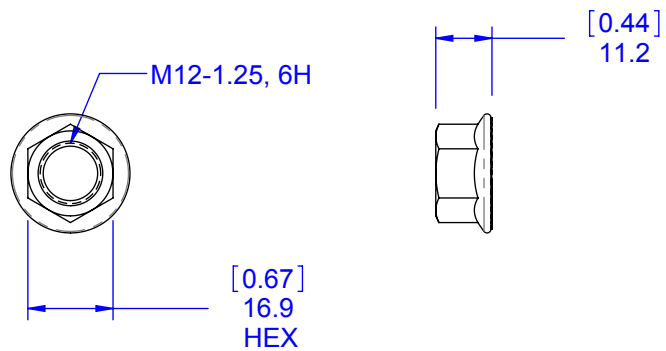

(1x)

675801 Assembly, Control Arm

(1x)

**Specialty Products Company**  
Longmont, Colorado USA • www.specprod.com

675801 Assembly, Control Arm

PROPRIETARY AND CONFIDENTIAL

THIS DOCUMENT CONTAINS PROPRIETARY INFORMATION WHICH SHALL NOT BE REPRODUCED, TRANSFERRED TO OTHER DOCUMENTS, DISCLOSED TO OTHERS, USED FOR MANUFACTURING, OR ANY OTHER PURPOSE WITHOUT PRIOR WRITTEN PERMISSION FROM SPECIALTY PRODUCTS COMPANY