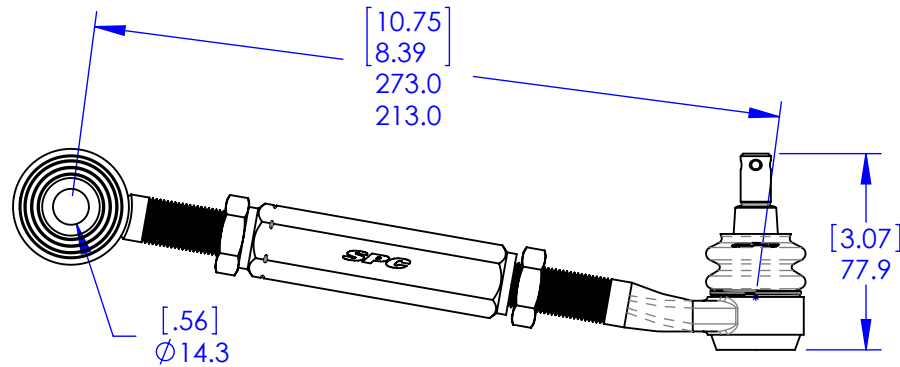

(1x)

675701 Assembly, Control Arm w/ Bushing & Ball Joint

(1x)

**Specialty Products Company**  
 Longmont, Colorado USA • www.specprod.com

675701 Assembly, Control Arm w/ Bushing & Ball Joint

PROPRIETARY AND CONFIDENTIAL