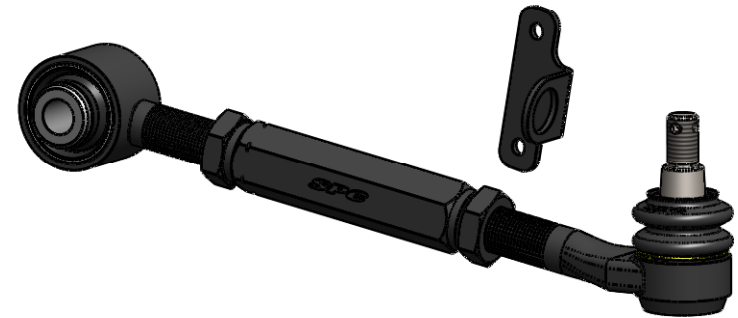

(1x)

675701 Assembly, Control Arm w/ Bushing & Ball Joint

(1x)

**Specialty Products Company**  
 Longmont, Colorado USA • www.specprod.com

675701 Assembly, Control Arm w/ Bushing & Ball Joint

PROPRIETARY AND CONFIDENTIAL