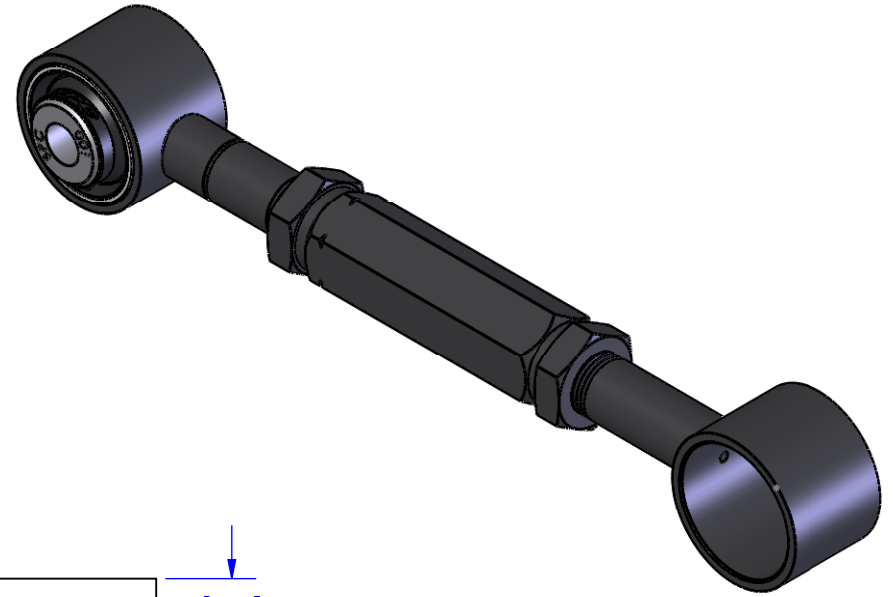

675551 TOE ARM ASS.

**Specialty Products Company**  
Longmont, Colorado USA • [www.specprod.com](http://www.specprod.com)

675551 TOE ARM ASS.

PROPRIETARY AND CONFIDENTIAL

THIS DOCUMENT CONTAINS PROPRIETARY INFORMATION WHICH SHALL NOT BE REPRODUCED, TRANSFERRED TO OTHER DOCUMENTS, DISCLOSED TO OTHERS, USED FOR MANUFACTURING, OR ANY OTHER PURPOSE WITHOUT PRIOR WRITTEN PERMISSION FROM SPECIALTY PRODUCTS COMPANY