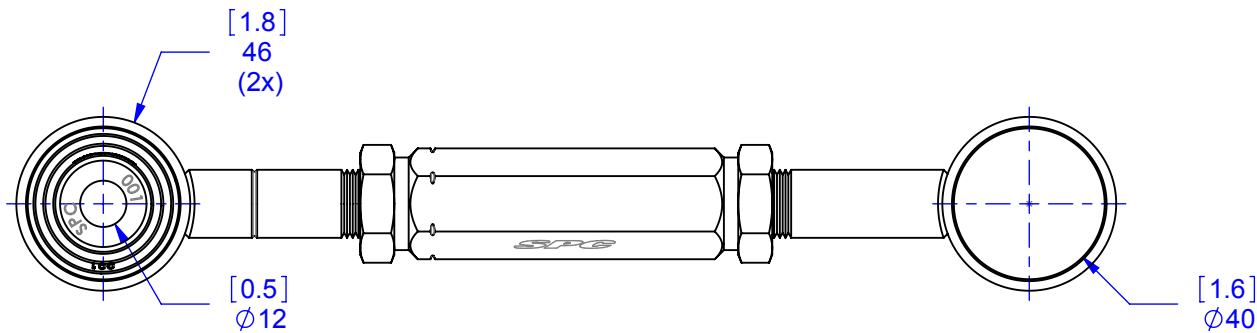

675551 TOE ARM ASS.

**Specialty Products Company**  
Longmont, Colorado USA • [www.specprod.com](http://www.specprod.com)

675551 TOE ARM ASS.

PROPRIETARY AND CONFIDENTIAL

THIS DOCUMENT CONTAINS PROPRIETARY INFORMATION WHICH SHALL NOT BE REPRODUCED, TRANSFERRED TO OTHER DOCUMENTS, DISCLOSED TO OTHERS, USED FOR MANUFACTURING, OR ANY OTHER PURPOSE WITHOUT PRIOR WRITTEN PERMISSION FROM SPECIALTY PRODUCTS COMPANY