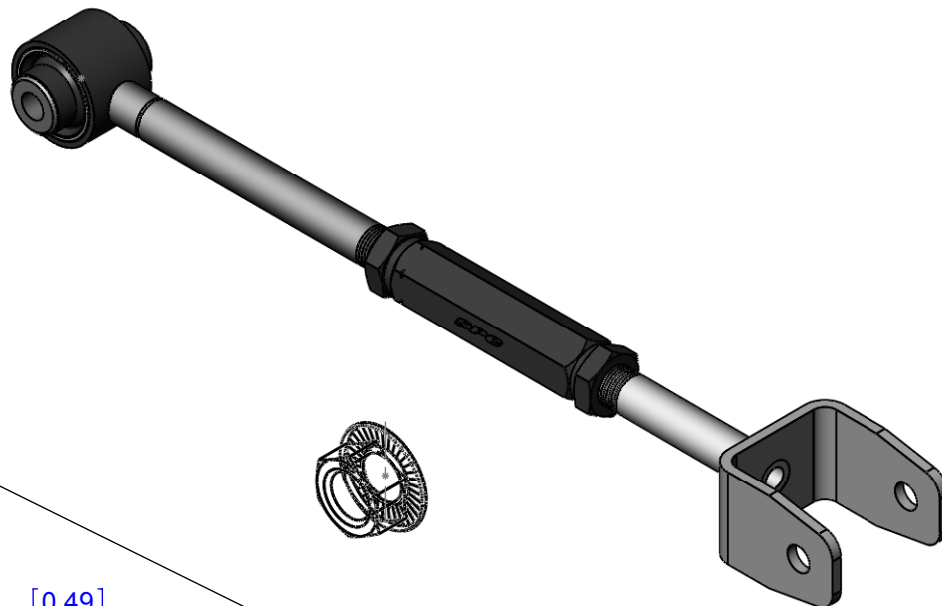

(1x)

675451 REAR LOWER ARM ASSEMBLY

(1x)

**Specialty Products Company**  
Longmont, Colorado USA • www.specprod.com

675451 REAR LOWER ARM ASSEMBLY

PROPRIETARY AND CONFIDENTIAL

THIS DOCUMENT CONTAINS PROPRIETARY INFORMATION WHICH SHALL NOT BE REPRODUCED, TRANSFERRED TO OTHER DOCUMENTS, DISCLOSED TO OTHERS, USED FOR MANUFACTURING, OR ANY OTHER PURPOSE WITHOUT PRIOR WRITTEN PERMISSION FROM SPECIALTY PRODUCTS COMPANY