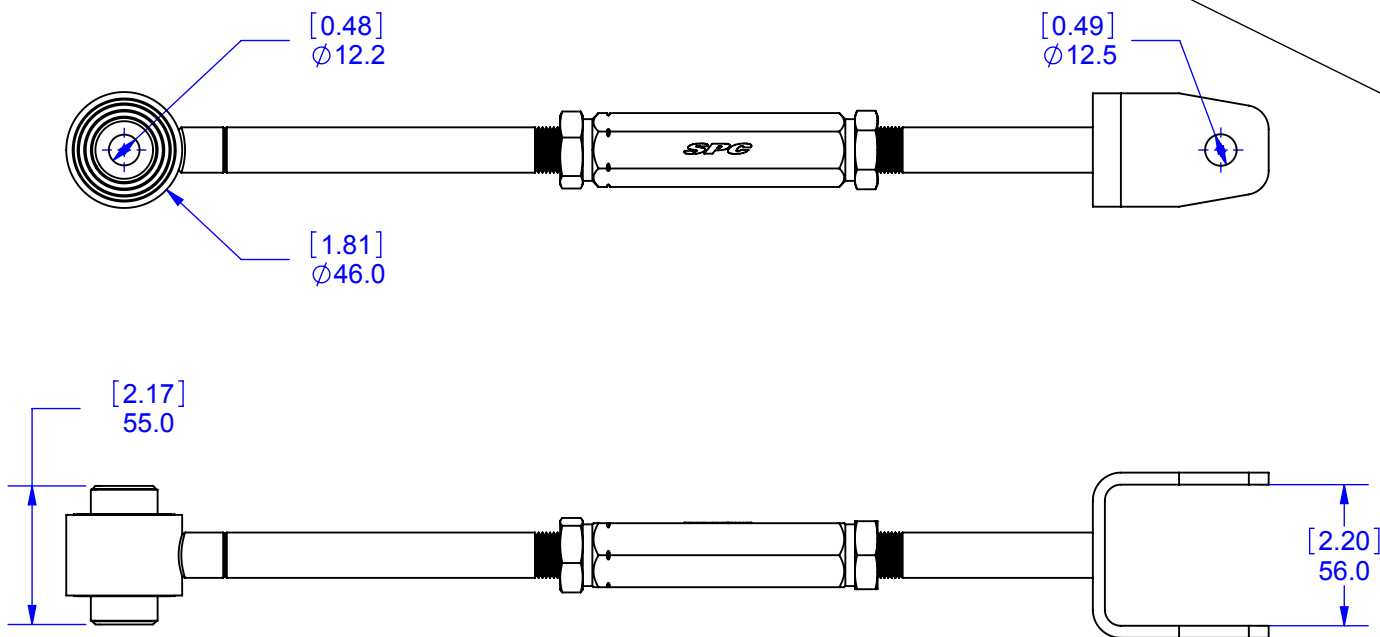

(1x)

675451 REAR LOWER ARM ASSEMBLY

(1x)

**Specialty Products Company**  
Longmont, Colorado USA • www.specprod.com

675451 REAR LOWER ARM ASSEMBLY

PROPRIETARY AND CONFIDENTIAL

THIS DOCUMENT CONTAINS PROPRIETARY INFORMATION WHICH SHALL NOT BE REPRODUCED, TRANSFERRED TO OTHER DOCUMENTS, DISCLOSED TO OTHERS, USED FOR MANUFACTURING, OR ANY OTHER PURPOSE WITHOUT PRIOR WRITTEN PERMISSION FROM SPECIALTY PRODUCTS COMPANY