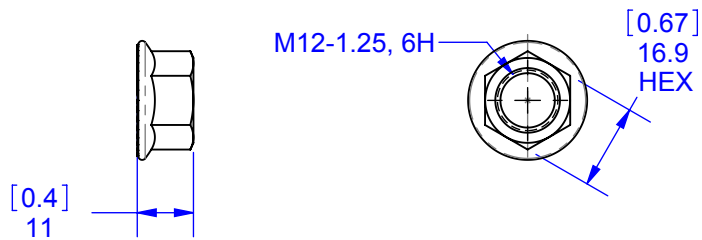

(1x)

675451 REAR LOWER ARM ASSEMBLY

(1x)

**Specialty Products Company**  
Longmont, Colorado USA • www.specprod.com

675451 REAR LOWER ARM ASSEMBLY

PROPRIETARY AND CONFIDENTIAL

THIS DOCUMENT CONTAINS PROPRIETARY INFORMATION WHICH SHALL NOT BE REPRODUCED, TRANSFERRED TO OTHER DOCUMENTS, DISCLOSED TO OTHERS, USED FOR MANUFACTURING, OR ANY OTHER PURPOSE WITHOUT PRIOR WRITTEN PERMISSION FROM SPECIALTY PRODUCTS COMPANY