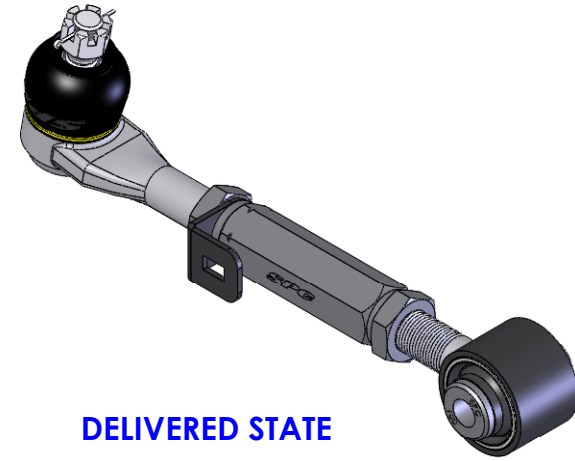

(QTY 1)

(QTY 1)

1/16" x 1" Cotter Pin

674901 Assembly, Control Arm

DELIVERED STATE

(QTY 1)

Specialty Products Company
Longmont, Colorado USA • www.specprod.com

674901 Assembly, Control Arm