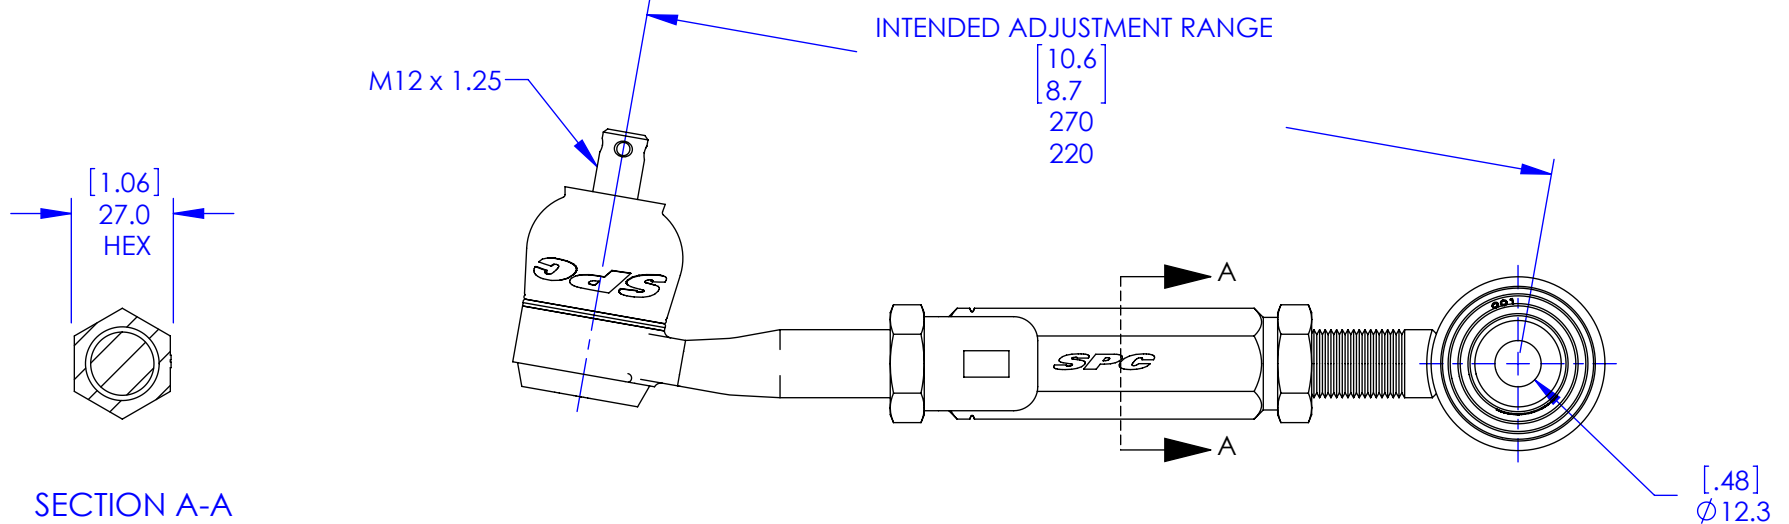

(QTY 1)

(QTY 1)

1/16" x 1" Cotter Pin

674901 Assembly, Control Arm

DELIVERED STATE

(QTY 1)

Specialty Products Company
Longmont, Colorado USA • www.specprod.com

674901 Assembly, Control Arm