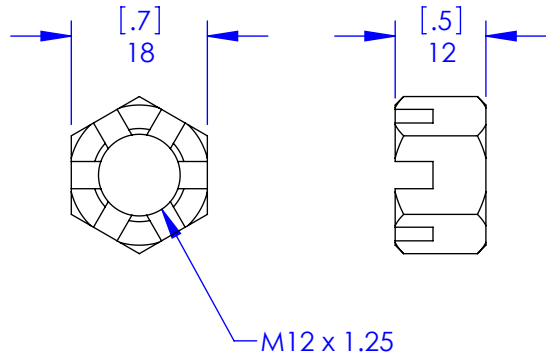

(QTY 1)

(QTY 1)

1/16" x 1" Cotter Pin

674901 Assembly, Control Arm

DELIVERED STATE

(QTY 1)

Specialty Products Company
Longmont, Colorado USA • www.specprod.com

674901 Assembly, Control Arm