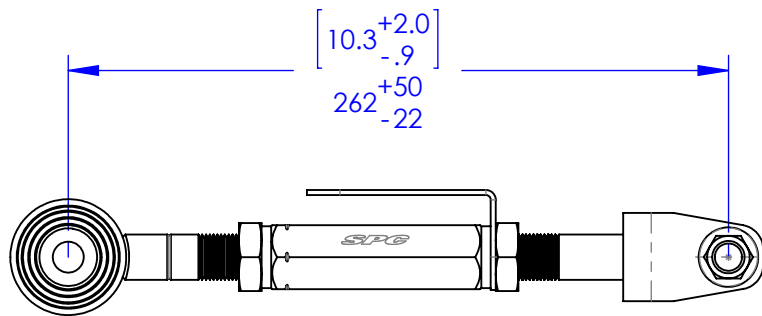

(1x)

(1x)

674301 Assembly, Upper Control Arm

Specialty Products Company
Longmont, Colorado USA • www.specprod.com

PROPRIETARY AND CONFIDENTIAL

THIS DOCUMENT CONTAINS PROPRIETARY INFORMATION WHICH SHALL NOT BE REPRODUCED, TRANSFERRED TO OTHER DOCUMENTS, DISCLOSED TO OTHERS, USED FOR MANUFACTURING, OR ANY OTHER PURPOSE WITHOUT PRIOR WRITTEN PERMISSION FROM SPECIALTY PRODUCTS COMPANY

674301 Assembly, Upper Control Arm

FOR RECEIVING-INSPECTION USE

Rev. C

01 Oct 12