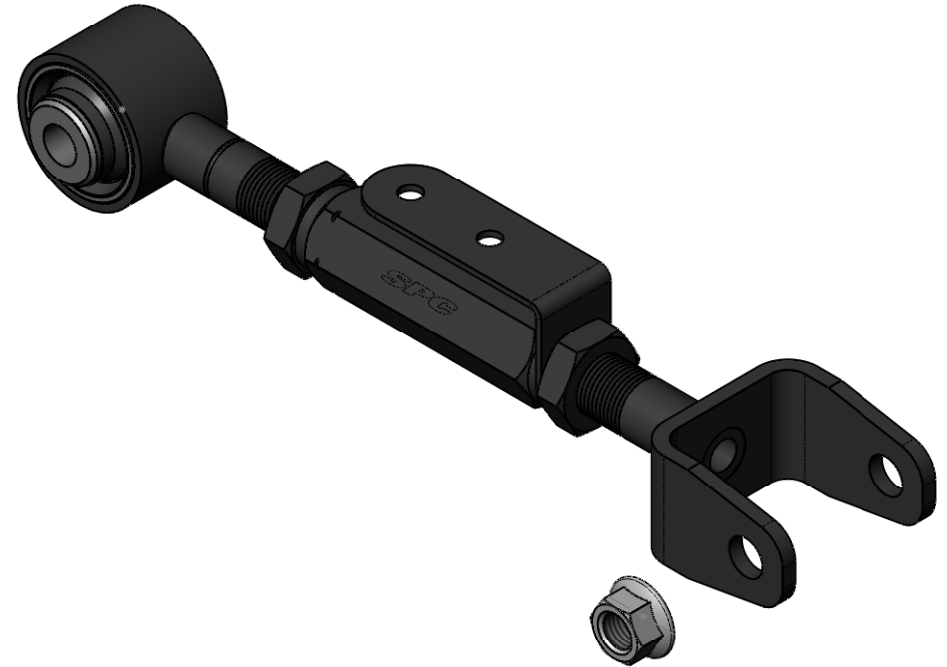

(1x)

(1x)

674301 Assembly, Upper Control Arm

Specialty Products Company
Longmont, Colorado USA • www.specprod.com

PROPRIETARY AND CONFIDENTIAL

THIS DOCUMENT CONTAINS PROPRIETARY INFORMATION WHICH SHALL NOT BE REPRODUCED, TRANSFERRED TO OTHER DOCUMENTS, DISCLOSED TO OTHERS, USED FOR MANUFACTURING, OR ANY OTHER PURPOSE WITHOUT PRIOR WRITTEN PERMISSION FROM SPECIALTY PRODUCTS COMPANY

674301 Assembly, Upper Control Arm

FOR RECEIVING-INSPECTION USE

Rev. C

01 Oct 12