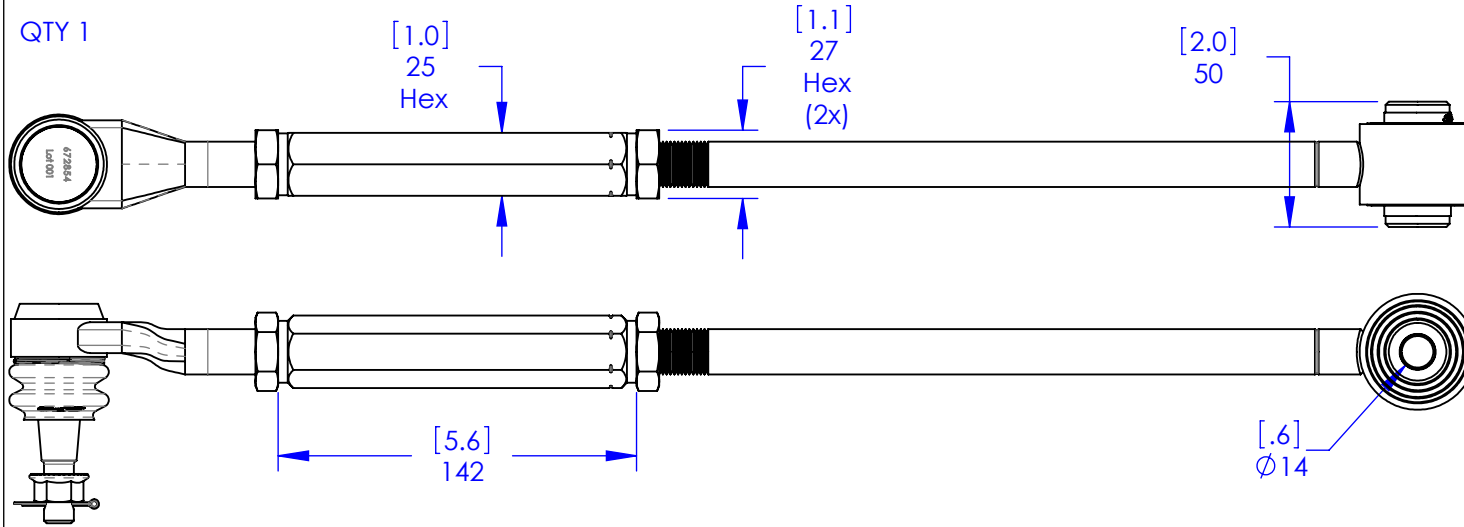

THIS PRINT FOR RECEIVING INSPECTION ONLY

672851 Assembly, Control Arm w/ Sleeve

QTY 1

QTY 1

Specialty Products Company
Longmont, Colorado USA • www.specprod.com

672851 Assembly, Control Arm w/ Sleeve

PROPRIETARY AND CONFIDENTIAL