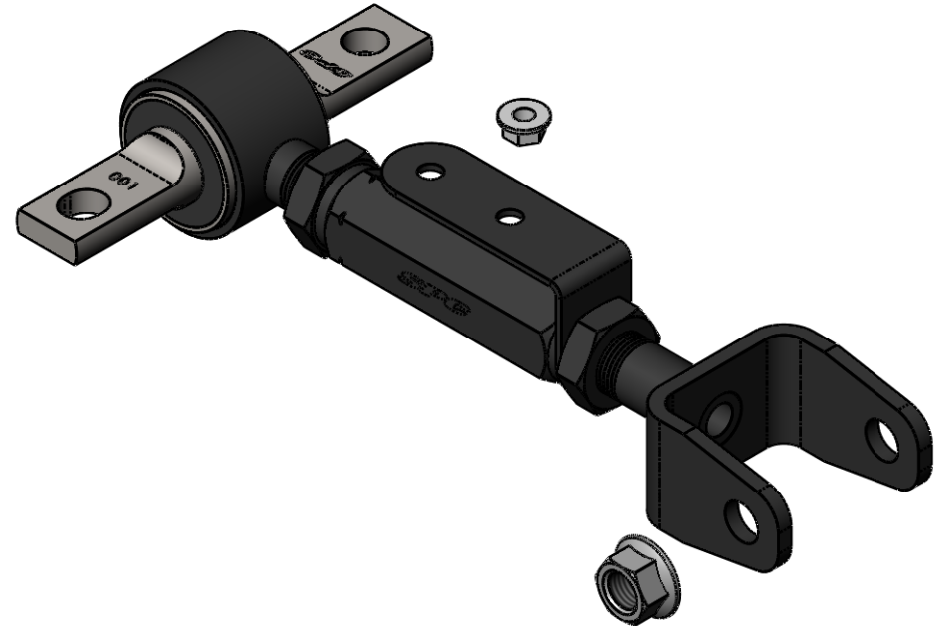

(1x)

(1x)

(1x)

672305 Assembly, Control Arm

Specialty Products Company
 Longmont, Colorado USA • www.specprod.com

PROPRIETARY AND CONFIDENTIAL

THIS DOCUMENT CONTAINS PROPRIETARY INFORMATION WHICH SHALL NOT BE REPRODUCED, TRANSFERRED TO OTHER DOCUMENTS, DISCLOSED TO OTHERS, USED FOR MANUFACTURING, OR ANY OTHER PURPOSE WITHOUT PRIOR WRITTEN PERMISSION FROM SPECIALTY PRODUCTS COMPANY

672305 Assembly, Control Arm

FOR RECEIVING-INSPECTION USE

Rev. **B**

01 Oct 12