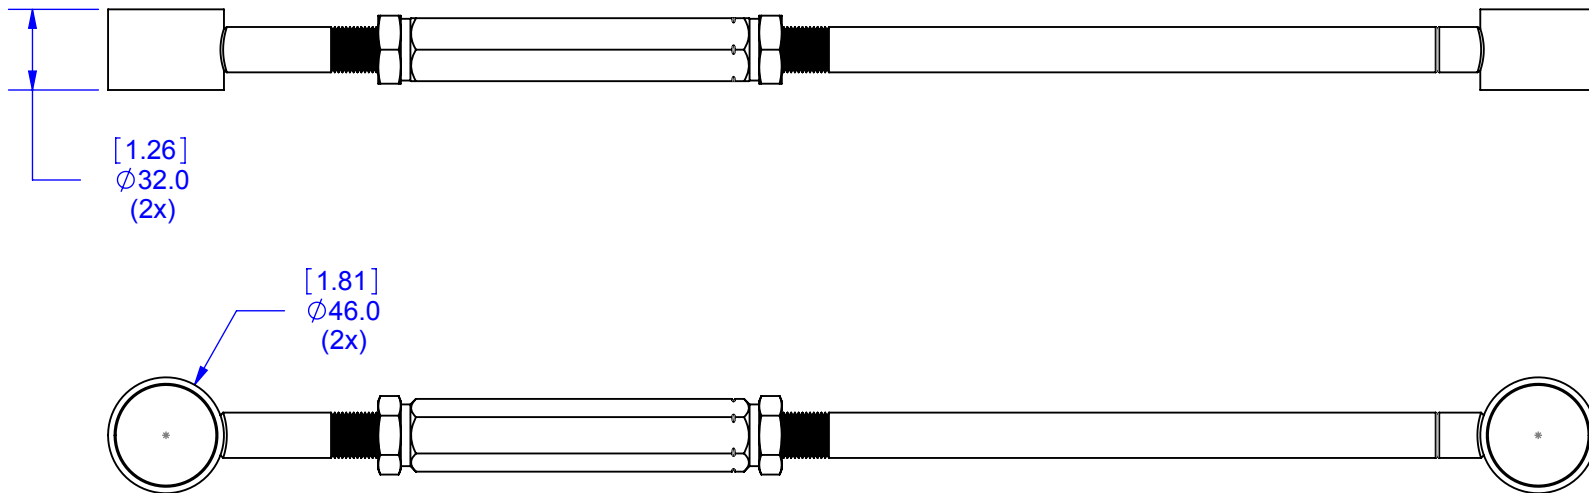

672101 CONTROL ARM ASSEMBLY

(1x)

(1x)

Specialty Products Company
Longmont, Colorado USA • www.specprod.com

672101 CONTROL ARM ASSEMBLY

PROPRIETARY AND CONFIDENTIAL

THIS DOCUMENT CONTAINS PROPRIETARY INFORMATION WHICH SHALL NOT BE REPRODUCED, TRANSFERRED TO OTHER DOCUMENTS, DISCLOSED TO OTHERS, USED FOR MANUFACTURING, OR ANY OTHER PURPOSE WITHOUT PRIOR WRITTEN PERMISSION FROM SPECIALTY PRODUCTS COMPANY