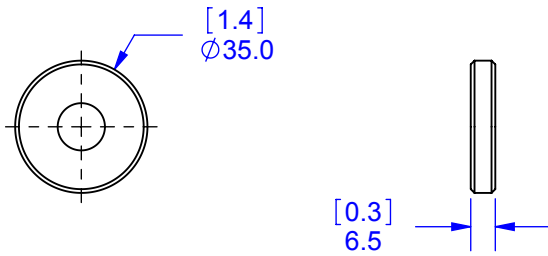

672101 CONTROL ARM ASSEMBLY

(1x)

(1x)

Specialty Products Company
Longmont, Colorado USA • www.specprod.com

672101 CONTROL ARM ASSEMBLY

PROPRIETARY AND CONFIDENTIAL

THIS DOCUMENT CONTAINS PROPRIETARY INFORMATION WHICH SHALL NOT BE REPRODUCED, TRANSFERRED TO OTHER DOCUMENTS, DISCLOSED TO OTHERS, USED FOR MANUFACTURING, OR ANY OTHER PURPOSE WITHOUT PRIOR WRITTEN PERMISSION FROM SPECIALTY PRODUCTS COMPANY