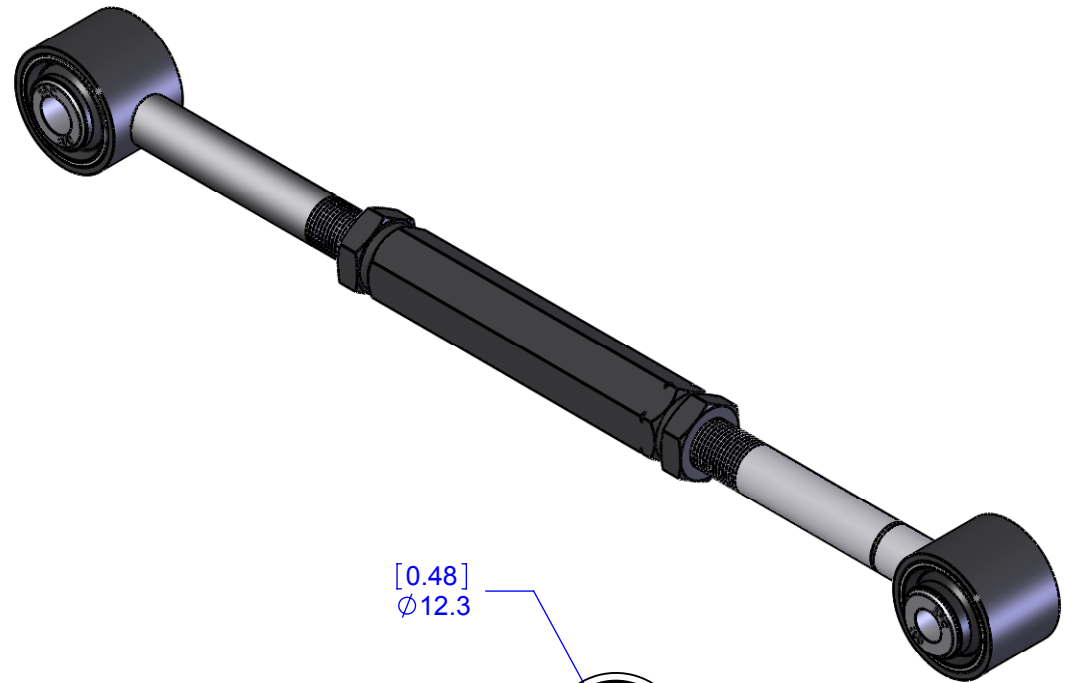

670801 CONTROL ARM ASSEMBLY

**Specialty Products Company**  
Longmont, Colorado USA • [www.specprod.com](http://www.specprod.com)

670801 CONTROL ARM ASSEMBLY

PROPRIETARY AND CONFIDENTIAL

THIS DOCUMENT CONTAINS PROPRIETARY INFORMATION WHICH SHALL NOT BE REPRODUCED, TRANSFERRED TO OTHER DOCUMENTS, DISCLOSED TO OTHERS, USED FOR MANUFACTURING, OR ANY OTHER PURPOSE WITHOUT PRIOR WRITTEN PERMISSION FROM SPECIALTY PRODUCTS COMPANY