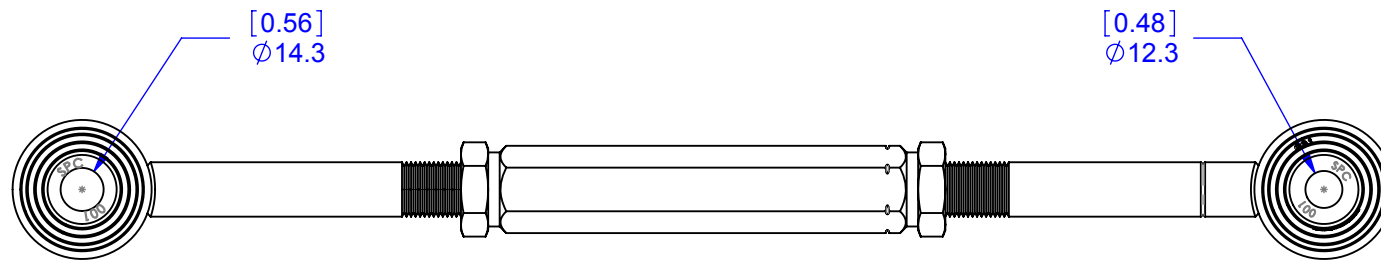

670801 CONTROL ARM ASSEMBLY

**Specialty Products Company**  
Longmont, Colorado USA • [www.specprod.com](http://www.specprod.com)

670801 CONTROL ARM ASSEMBLY

PROPRIETARY AND CONFIDENTIAL

THIS DOCUMENT CONTAINS PROPRIETARY INFORMATION WHICH SHALL NOT BE REPRODUCED, TRANSFERRED TO OTHER DOCUMENTS, DISCLOSED TO OTHERS, USED FOR MANUFACTURING, OR ANY OTHER PURPOSE WITHOUT PRIOR WRITTEN PERMISSION FROM SPECIALTY PRODUCTS COMPANY