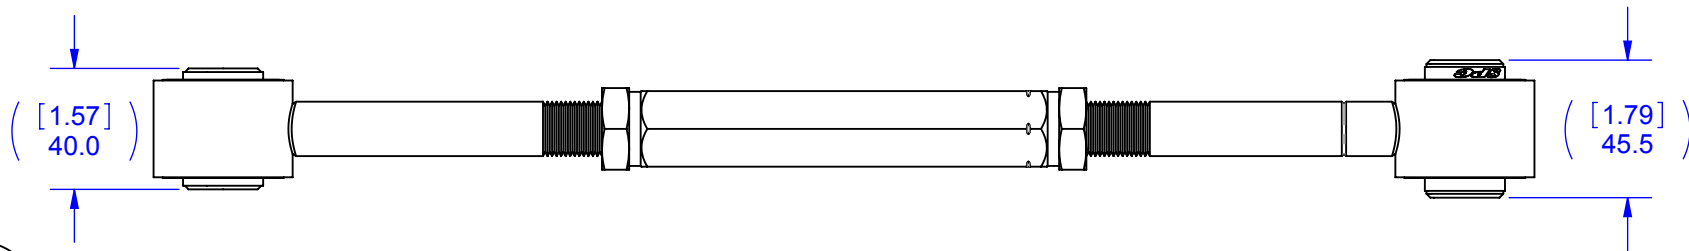

670801 CONTROL ARM ASSEMBLY

**Specialty Products Company**  
Longmont, Colorado USA • [www.specprod.com](http://www.specprod.com)

670801 CONTROL ARM ASSEMBLY

PROPRIETARY AND CONFIDENTIAL

THIS DOCUMENT CONTAINS PROPRIETARY INFORMATION WHICH SHALL NOT BE REPRODUCED, TRANSFERRED TO OTHER DOCUMENTS, DISCLOSED TO OTHERS, USED FOR MANUFACTURING, OR ANY OTHER PURPOSE WITHOUT PRIOR WRITTEN PERMISSION FROM SPECIALTY PRODUCTS COMPANY