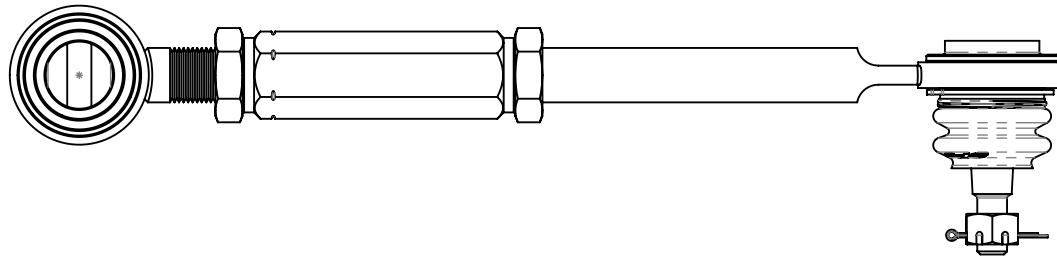

670651 CONTROL ARM ASSEMBLY

**Specialty Products Company**  
Longmont, Colorado USA • www.specprod.com

PROPRIETARY AND CONFIDENTIAL

THIS DOCUMENT CONTAINS PROPRIETARY INFORMATION WHICH SHALL NOT BE REPRODUCED, TRANSFERRED TO OTHER DOCUMENTS, DISCLOSED TO OTHERS, USED FOR MANUFACTURING, OR ANY OTHER PURPOSE WITHOUT PRIOR WRITTEN PERMISSION FROM SPECIALTY PRODUCTS COMPANY

670651 CONTROL ARM ASSEMBLY

**FOR RECEIVING-INSPECTION USE**

Rev. B

01/14/09