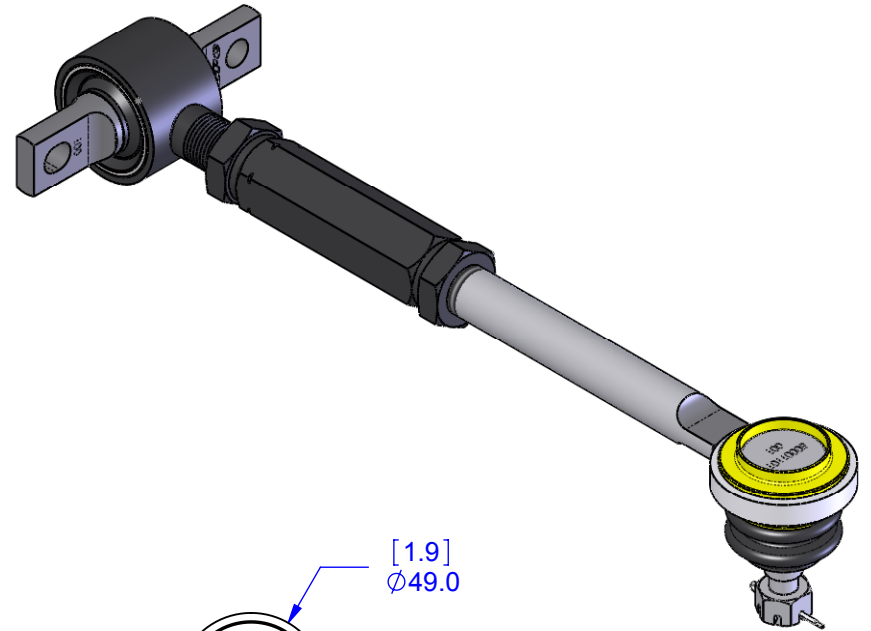

670651 CONTROL ARM ASSEMBLY

**Specialty Products Company**  
Longmont, Colorado USA • www.specprod.com

PROPRIETARY AND CONFIDENTIAL

THIS DOCUMENT CONTAINS PROPRIETARY INFORMATION WHICH SHALL NOT BE REPRODUCED, TRANSFERRED TO OTHER DOCUMENTS, DISCLOSED TO OTHERS, USED FOR MANUFACTURING, OR ANY OTHER PURPOSE WITHOUT PRIOR WRITTEN PERMISSION FROM SPECIALTY PRODUCTS COMPANY

670651 CONTROL ARM ASSEMBLY

**FOR RECEIVING-INSPECTION USE**

Rev. B

01/14/09