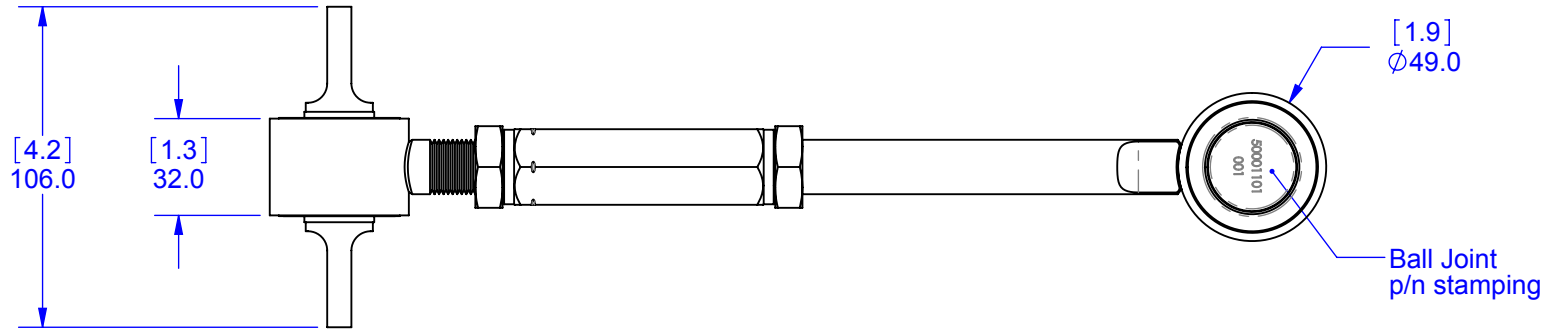

670651 CONTROL ARM ASSEMBLY

**Specialty Products Company**  
Longmont, Colorado USA • www.specprod.com

PROPRIETARY AND CONFIDENTIAL

THIS DOCUMENT CONTAINS PROPRIETARY INFORMATION WHICH SHALL NOT BE REPRODUCED, TRANSFERRED TO OTHER DOCUMENTS, DISCLOSED TO OTHERS, USED FOR MANUFACTURING, OR ANY OTHER PURPOSE WITHOUT PRIOR WRITTEN PERMISSION FROM SPECIALTY PRODUCTS COMPANY

670651 CONTROL ARM ASSEMBLY

**FOR RECEIVING-INSPECTION USE**

Rev. B

01/14/09