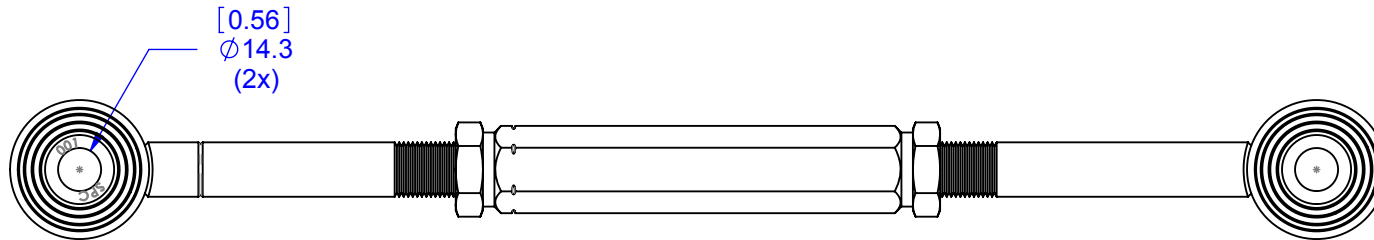

670201 CONTROL ARM ASS'Y

Specialty Products Company
Longmont, Colorado USA • www.specprod.com

670201 CONTROL ARM ASS'Y

PROPRIETARY AND CONFIDENTIAL

THIS DOCUMENT CONTAINS PROPRIETARY INFORMATION WHICH SHALL NOT BE REPRODUCED, TRANSFERRED TO OTHER DOCUMENTS, DISCLOSED TO OTHERS, USED FOR MANUFACTURING, OR ANY OTHER PURPOSE WITHOUT PRIOR WRITTEN PERMISSION FROM SPECIALTY PRODUCTS COMPANY