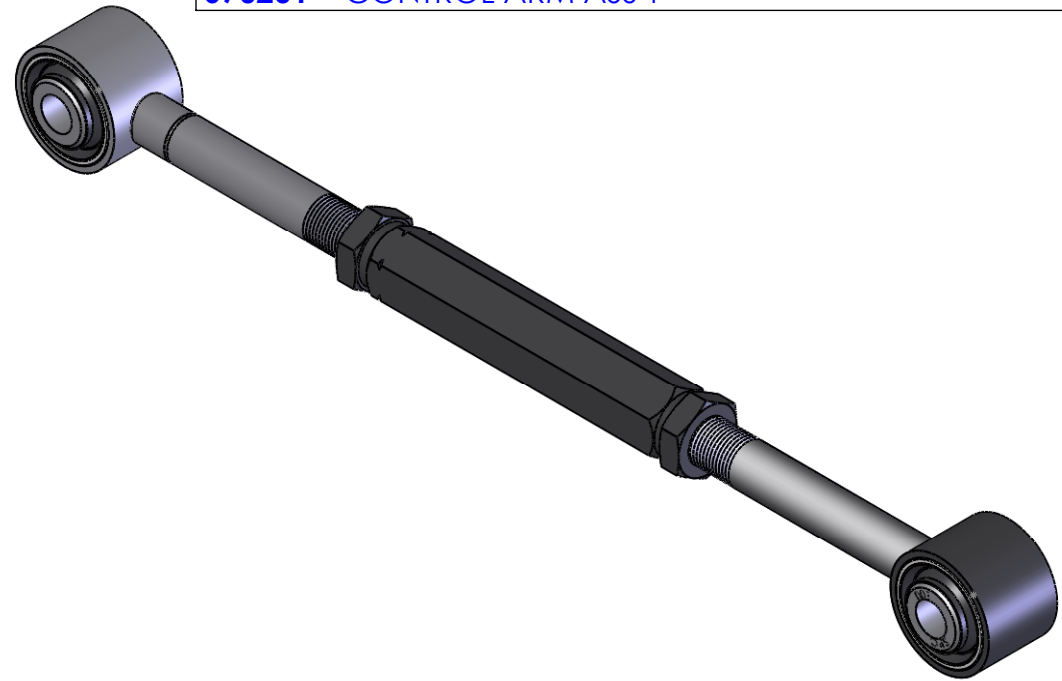

670201 CONTROL ARM ASS'Y

Specialty Products Company
Longmont, Colorado USA • www.specprod.com

670201 CONTROL ARM ASS'Y

PROPRIETARY AND CONFIDENTIAL

THIS DOCUMENT CONTAINS PROPRIETARY INFORMATION WHICH SHALL NOT BE REPRODUCED, TRANSFERRED TO OTHER DOCUMENTS, DISCLOSED TO OTHERS, USED FOR MANUFACTURING, OR ANY OTHER PURPOSE WITHOUT PRIOR WRITTEN PERMISSION FROM SPECIALTY PRODUCTS COMPANY