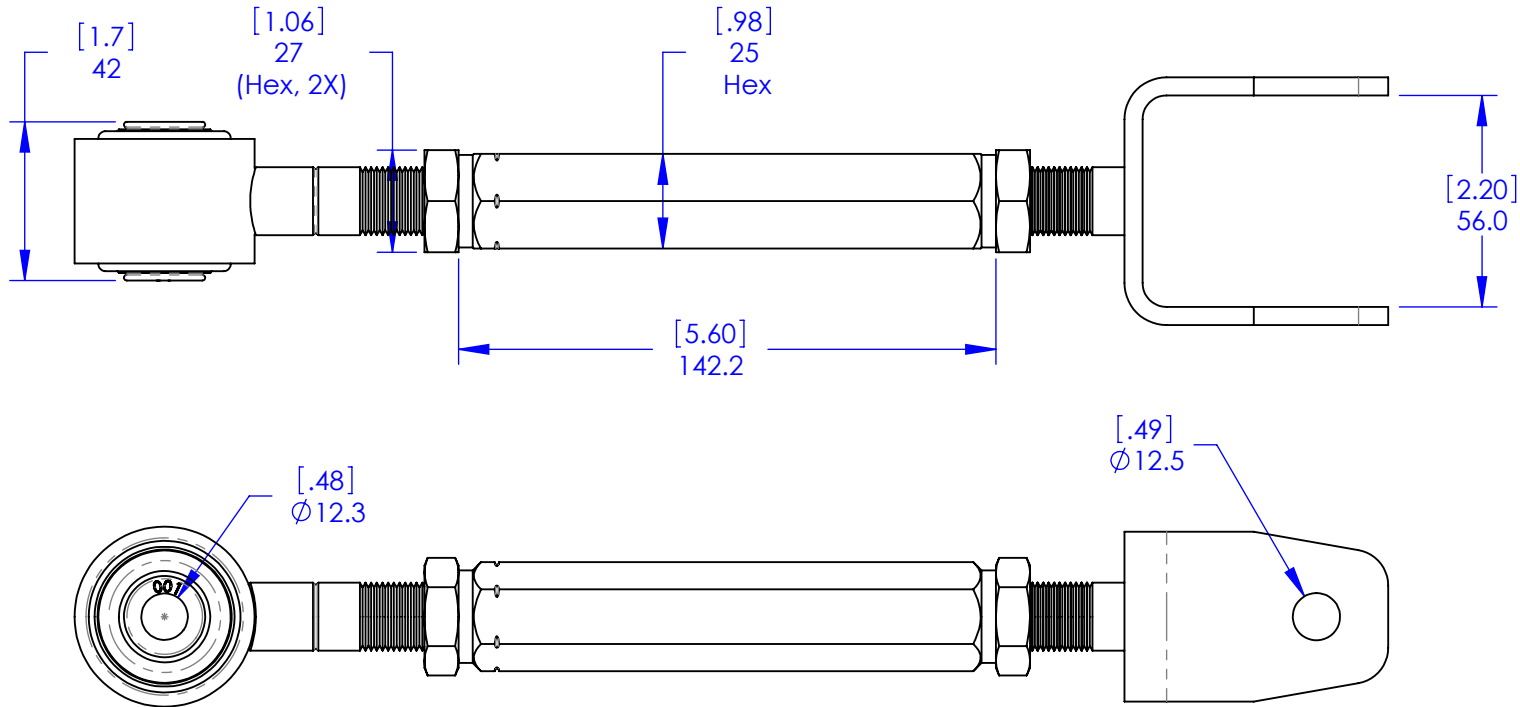

QTY 1

**Specialty Products Company**  
 Longmont, Colorado USA • www.specprod.com

670181 Assembly, Link Arm - xAxis+Turnbuckle+Clevis

**PROPRIETARY AND CONFIDENTIAL**

THIS DOCUMENT CONTAINS PROPRIETARY INFORMATION WHICH SHALL NOT BE REPRODUCED, TRANSFERRED TO OTHER DOCUMENTS, DISCLOSED TO OTHERS, USED FOR MANUFACTURING, OR ANY OTHER PURPOSE WITHOUT PRIOR WRITTEN PERMISSION FROM SPECIALTY PRODUCTS COMPANY