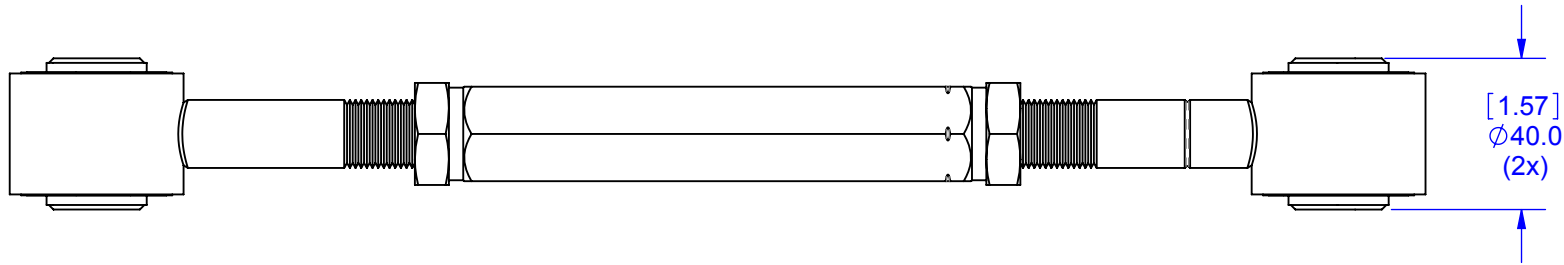

670101 CONTROL ARM ASSEMBLY

**Specialty Products Company**  
Longmont, Colorado USA • www.specprod.com

670101 CONTROL ARM ASSEMBLY

PROPRIETARY AND CONFIDENTIAL

THIS DOCUMENT CONTAINS PROPRIETARY INFORMATION WHICH SHALL NOT BE REPRODUCED, TRANSFERRED TO OTHER DOCUMENTS, DISCLOSED TO OTHERS, USED FOR MANUFACTURING, OR ANY OTHER PURPOSE WITHOUT PRIOR WRITTEN PERMISSION FROM SPECIALTY PRODUCTS COMPANY