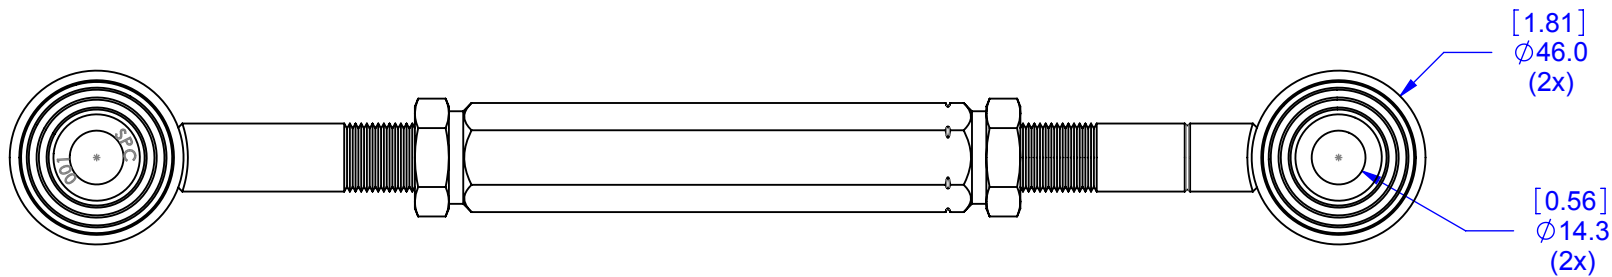

670101 CONTROL ARM ASSEMBLY

**Specialty Products Company**  
Longmont, Colorado USA • www.specprod.com

670101 CONTROL ARM ASSEMBLY

PROPRIETARY AND CONFIDENTIAL

THIS DOCUMENT CONTAINS PROPRIETARY INFORMATION WHICH SHALL NOT BE REPRODUCED, TRANSFERRED TO OTHER DOCUMENTS, DISCLOSED TO OTHERS, USED FOR MANUFACTURING, OR ANY OTHER PURPOSE WITHOUT PRIOR WRITTEN PERMISSION FROM SPECIALTY PRODUCTS COMPANY