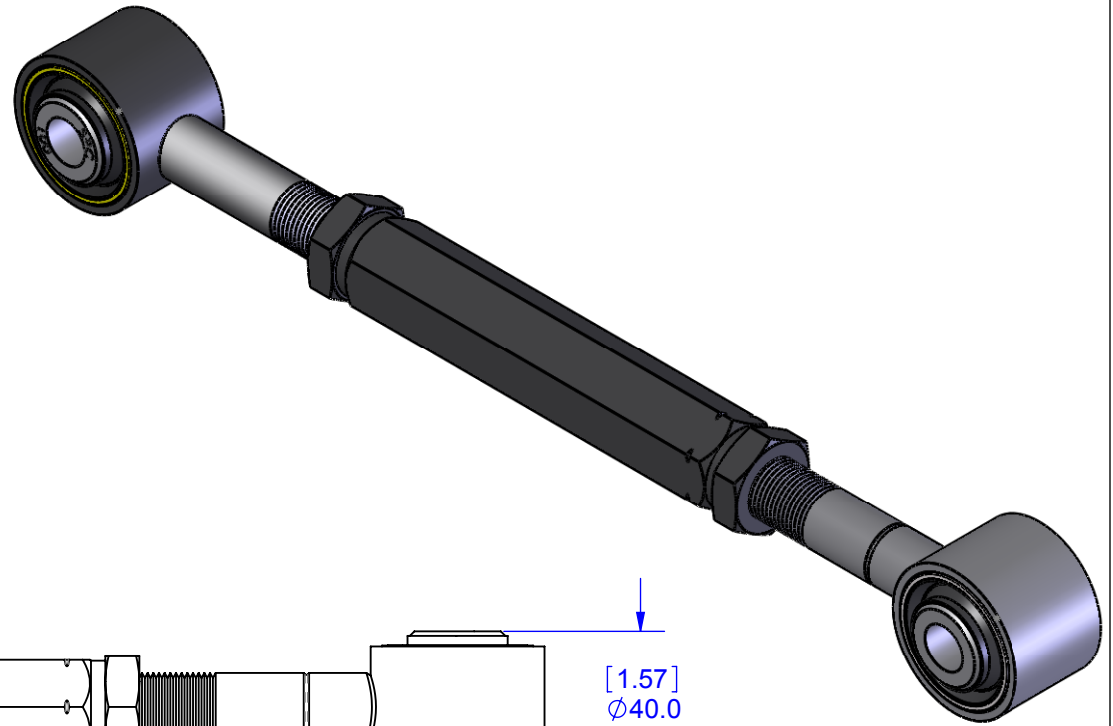

670101 CONTROL ARM ASSEMBLY

**Specialty Products Company**  
Longmont, Colorado USA • www.specprod.com

670101 CONTROL ARM ASSEMBLY

PROPRIETARY AND CONFIDENTIAL

THIS DOCUMENT CONTAINS PROPRIETARY INFORMATION WHICH SHALL NOT BE REPRODUCED, TRANSFERRED TO OTHER DOCUMENTS, DISCLOSED TO OTHERS, USED FOR MANUFACTURING, OR ANY OTHER PURPOSE WITHOUT PRIOR WRITTEN PERMISSION FROM SPECIALTY PRODUCTS COMPANY