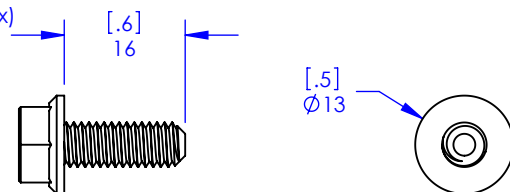

(1x)

[1.1]
Ø28

254681 Kit, Upper Control Arm - Left

(1x)

(2x)

(2x)

(1x)

(1x)

16 gram grease packet

254681 Kit, Upper Control Arm - Left

Specialty Products Company
 Longmont, Colorado USA • www.specprod.com

PROPRIETARY AND CONFIDENTIAL

THIS DOCUMENT CONTAINS PROPRIETARY INFORMATION WHICH SHALL NOT BE REPRODUCED, TRANSFERRED TO OTHER DOCUMENTS, DISCLOSED TO OTHERS, USED FOR MANUFACTURING, OR ANY OTHER PURPOSE WITHOUT PRIOR WRITTEN PERMISSION FROM SPECIALTY PRODUCTS COMPANY