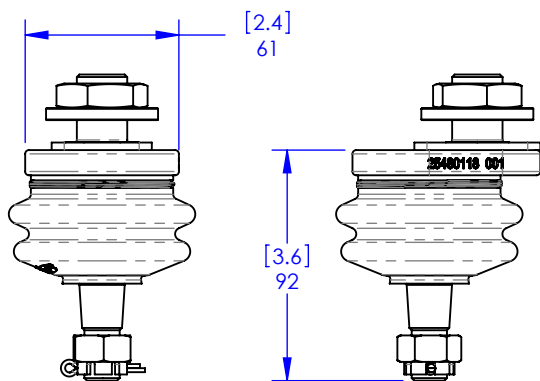

(1x)

[1.1]
Ø28

254681 Kit, Upper Control Arm - Left

(1x)

(2x)

(2x)

(1x)

(1x)

16 gram grease packet

254681 Kit, Upper Control Arm - Left

Specialty Products Company
 Longmont, Colorado USA • www.specprod.com

PROPRIETARY AND CONFIDENTIAL

THIS DOCUMENT CONTAINS PROPRIETARY INFORMATION WHICH SHALL NOT BE REPRODUCED, TRANSFERRED TO OTHER DOCUMENTS, DISCLOSED TO OTHERS, USED FOR MANUFACTURING, OR ANY OTHER PURPOSE WITHOUT PRIOR WRITTEN PERMISSION FROM SPECIALTY PRODUCTS COMPANY