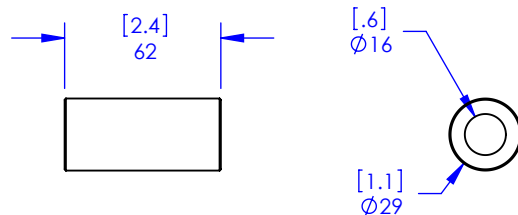

(1x)

[1.1]
Ø28

254681 Kit, Upper Control Arm - Left

(1x)

(2x)

(2x)

(1x)

(1x)

16 gram grease packet

254681 Kit, Upper Control Arm - Left

Specialty Products Company
 Longmont, Colorado USA • www.specprod.com

PROPRIETARY AND CONFIDENTIAL

THIS DOCUMENT CONTAINS PROPRIETARY INFORMATION WHICH SHALL NOT BE REPRODUCED, TRANSFERRED TO OTHER DOCUMENTS, DISCLOSED TO OTHERS, USED FOR MANUFACTURING, OR ANY OTHER PURPOSE WITHOUT PRIOR WRITTEN PERMISSION FROM SPECIALTY PRODUCTS COMPANY