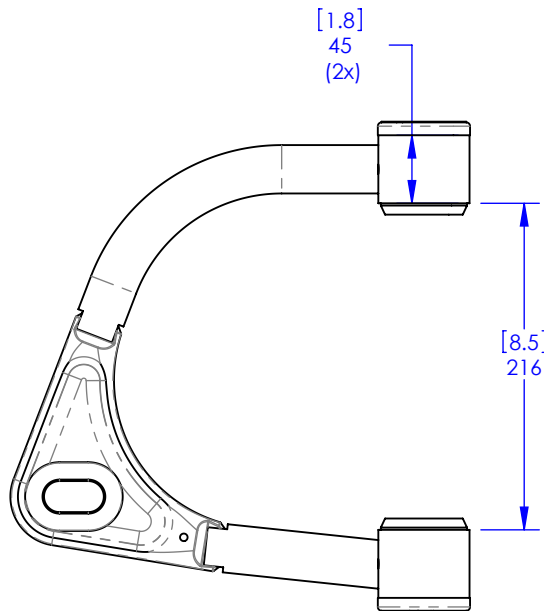

(1x)

[1.1]
Ø28

254681 Kit, Upper Control Arm - Left

(1x)

(2x)

(2x)

(1x)

(1x)

16 gram grease packet

254681 Kit, Upper Control Arm - Left

Specialty Products Company
 Longmont, Colorado USA • www.specprod.com

PROPRIETARY AND CONFIDENTIAL

THIS DOCUMENT CONTAINS PROPRIETARY INFORMATION WHICH SHALL NOT BE REPRODUCED, TRANSFERRED TO OTHER DOCUMENTS, DISCLOSED TO OTHERS, USED FOR MANUFACTURING, OR ANY OTHER PURPOSE WITHOUT PRIOR WRITTEN PERMISSION FROM SPECIALTY PRODUCTS COMPANY