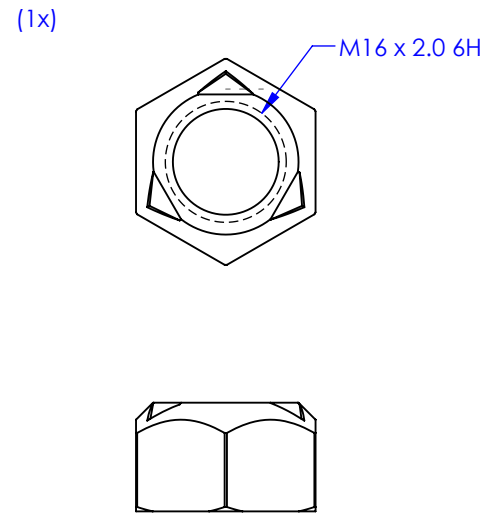

23830 Kit, Pin Joint - 1.5° Offset

Specialty Products Company
Longmont, Colorado USA • www.specprod.com

23830 Kit, Pin Joint - 1.5° Offset

PROPRIETARY AND CONFIDENTIAL

THIS DOCUMENT CONTAINS PROPRIETARY INFORMATION WHICH SHALL NOT BE REPRODUCED, TRANSFERRED TO OTHER DOCUMENTS, DISCLOSED TO OTHERS, USED FOR MANUFACTURING, OR ANY OTHER PURPOSE WITHOUT PRIOR WRITTEN PERMISSION FROM SPECIALTY PRODUCTS COMPANY