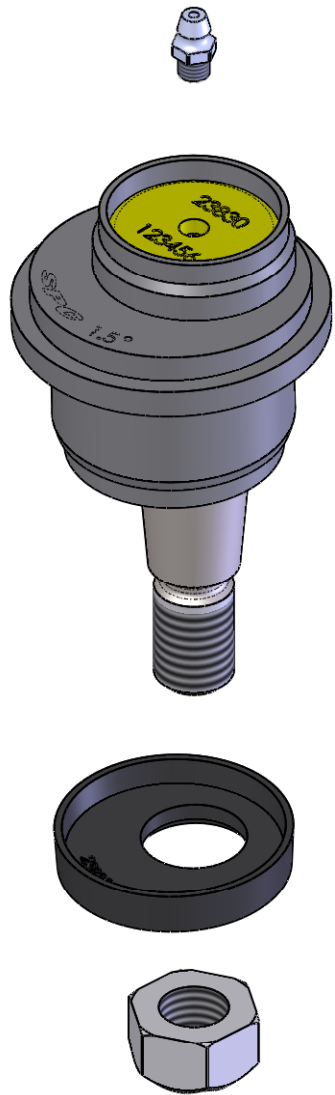

23830 Kit, Pin Joint - 1.5° Offset

Specialty Products Company
Longmont, Colorado USA • www.specprod.com

23830 Kit, Pin Joint - 1.5° Offset

PROPRIETARY AND CONFIDENTIAL

THIS DOCUMENT CONTAINS PROPRIETARY INFORMATION WHICH SHALL NOT BE REPRODUCED, TRANSFERRED TO OTHER DOCUMENTS, DISCLOSED TO OTHERS, USED FOR MANUFACTURING, OR ANY OTHER PURPOSE WITHOUT PRIOR WRITTEN PERMISSION FROM SPECIALTY PRODUCTS COMPANY