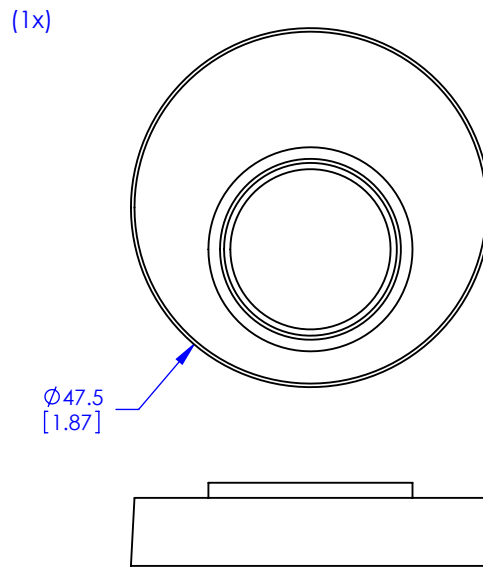

23830 Kit, Pin Joint - 1.5° Offset

Specialty Products Company
Longmont, Colorado USA • www.specprod.com

23830 Kit, Pin Joint - 1.5° Offset

PROPRIETARY AND CONFIDENTIAL

THIS DOCUMENT CONTAINS PROPRIETARY INFORMATION WHICH SHALL NOT BE REPRODUCED, TRANSFERRED TO OTHER DOCUMENTS, DISCLOSED TO OTHERS, USED FOR MANUFACTURING, OR ANY OTHER PURPOSE WITHOUT PRIOR WRITTEN PERMISSION FROM SPECIALTY PRODUCTS COMPANY