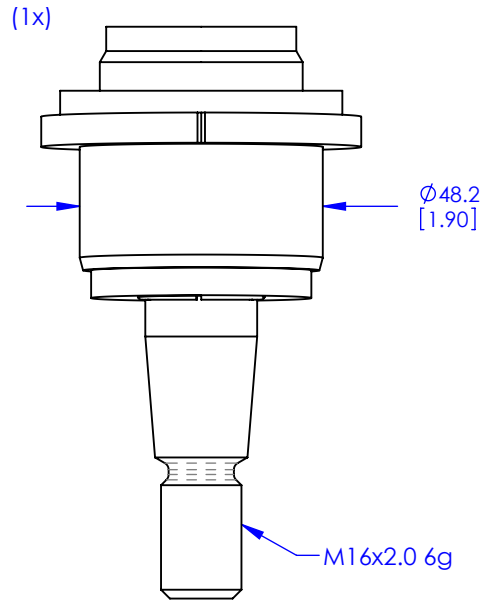

23830 Kit, Pin Joint - 1.5° Offset

Specialty Products Company
Longmont, Colorado USA • www.specprod.com

23830 Kit, Pin Joint - 1.5° Offset

PROPRIETARY AND CONFIDENTIAL

THIS DOCUMENT CONTAINS PROPRIETARY INFORMATION WHICH SHALL NOT BE REPRODUCED, TRANSFERRED TO OTHER DOCUMENTS, DISCLOSED TO OTHERS, USED FOR MANUFACTURING, OR ANY OTHER PURPOSE WITHOUT PRIOR WRITTEN PERMISSION FROM SPECIALTY PRODUCTS COMPANY