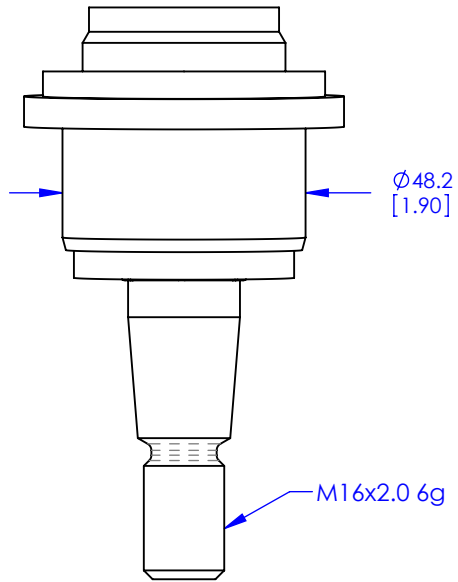

23820 Kit, Pin Joint - 1.0° Offset

(1x)

(1x)

(1x)

(1x)

Specialty Products Company
Longmont, Colorado USA • www.specprod.com

23820 Kit, Pin Joint - 1.0° Offset

PROPRIETARY AND CONFIDENTIAL