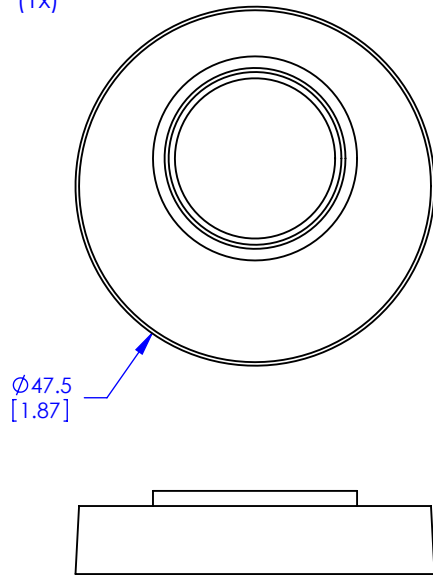

23820 Kit, Pin Joint - 1.0° Offset

(1x)

(1x)

(1x)

(1x)

Specialty Products Company
Longmont, Colorado USA • www.specprod.com

23820 Kit, Pin Joint - 1.0° Offset

PROPRIETARY AND CONFIDENTIAL