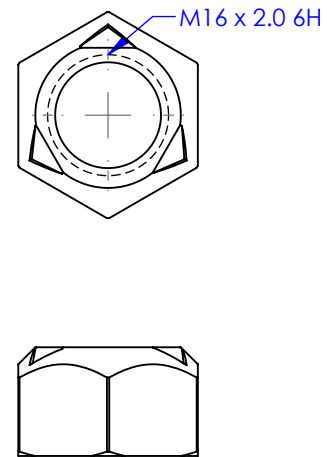

23820 Kit, Pin Joint - 1.0° Offset

(1x)

(1x)

(1x)

(1x)

Specialty Products Company
Longmont, Colorado USA • www.specprod.com

23820 Kit, Pin Joint - 1.0° Offset

PROPRIETARY AND CONFIDENTIAL