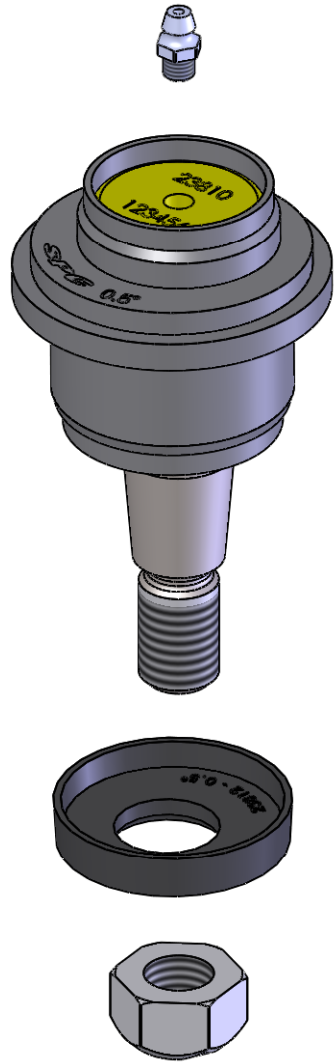

23810 Kit, Pin Joint - 0.5° Offset

(1x)

(1x)

(1x)

(1x)

Specialty Products Company
Longmont, Colorado USA • www.specprod.com

23810 Kit, Pin Joint - 0.5° Offset

PROPRIETARY AND CONFIDENTIAL