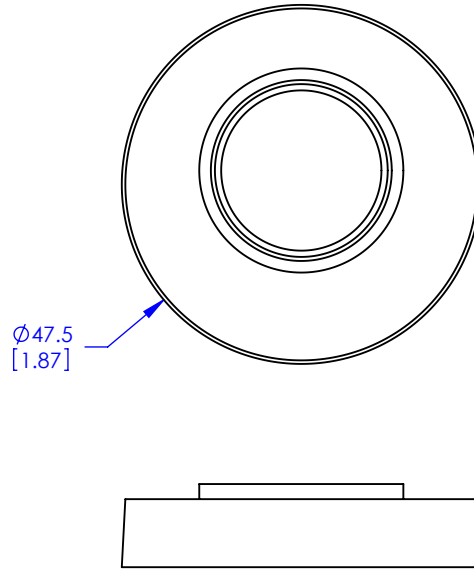

23810 Kit, Pin Joint - 0.5° Offset

(1x)

(1x)

(1x)

(1x)

Specialty Products Company
Longmont, Colorado USA • www.specprod.com

23810 Kit, Pin Joint - 0.5° Offset

PROPRIETARY AND CONFIDENTIAL