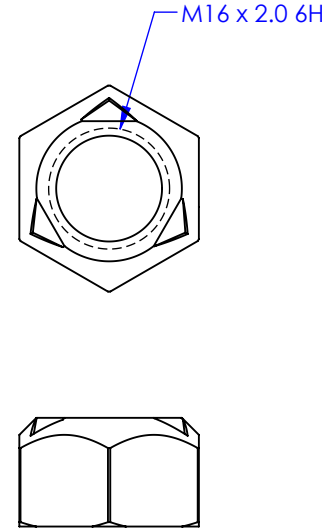

23810 Kit, Pin Joint - 0.5° Offset

(1x)

(1x)

(1x)

(1x)

Specialty Products Company
Longmont, Colorado USA • www.specprod.com

23810 Kit, Pin Joint - 0.5° Offset

PROPRIETARY AND CONFIDENTIAL