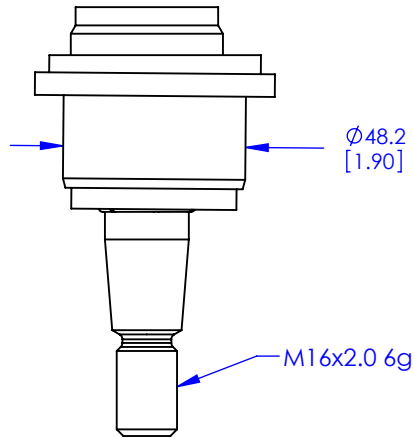

23810 Kit, Pin Joint - 0.5° Offset

(1x)

(1x)

(1x)

(1x)

Specialty Products Company
Longmont, Colorado USA • www.specprod.com

23810 Kit, Pin Joint - 0.5° Offset

PROPRIETARY AND CONFIDENTIAL