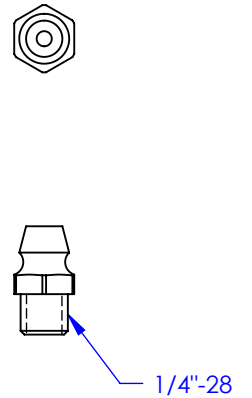

23810 Kit, Pin Joint - 0.5° Offset

(1x)

(1x)

(1x)

(1x)

Specialty Products Company
Longmont, Colorado USA • www.specprod.com

23810 Kit, Pin Joint - 0.5° Offset

PROPRIETARY AND CONFIDENTIAL