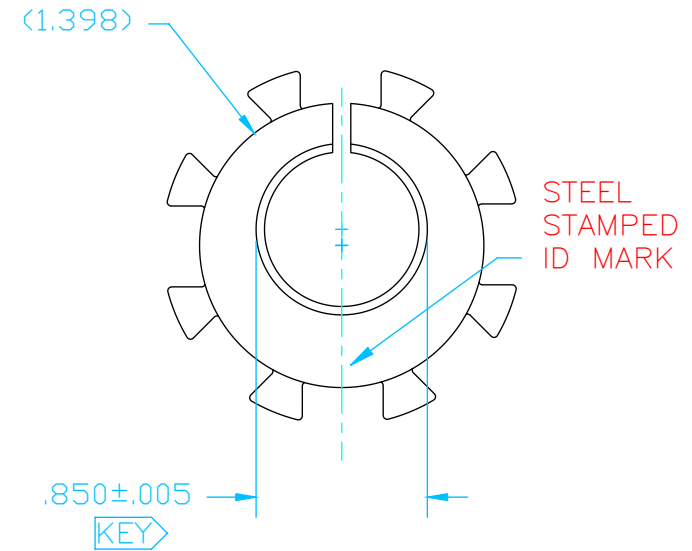

SLEEVE	ID	("A")
231011F	1/4"	.270
231021F	1/2"	.235

SECTION A-A

FINISH: CLEAR ZINC