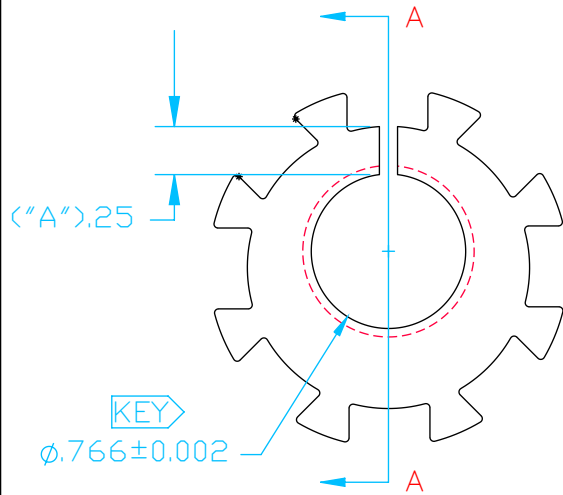

SLEEVE	ID	("A")
231011F	1/4"	.270
231021F	1/2"	.235

SECTION A-A

FINISH: CLEAR ZINC