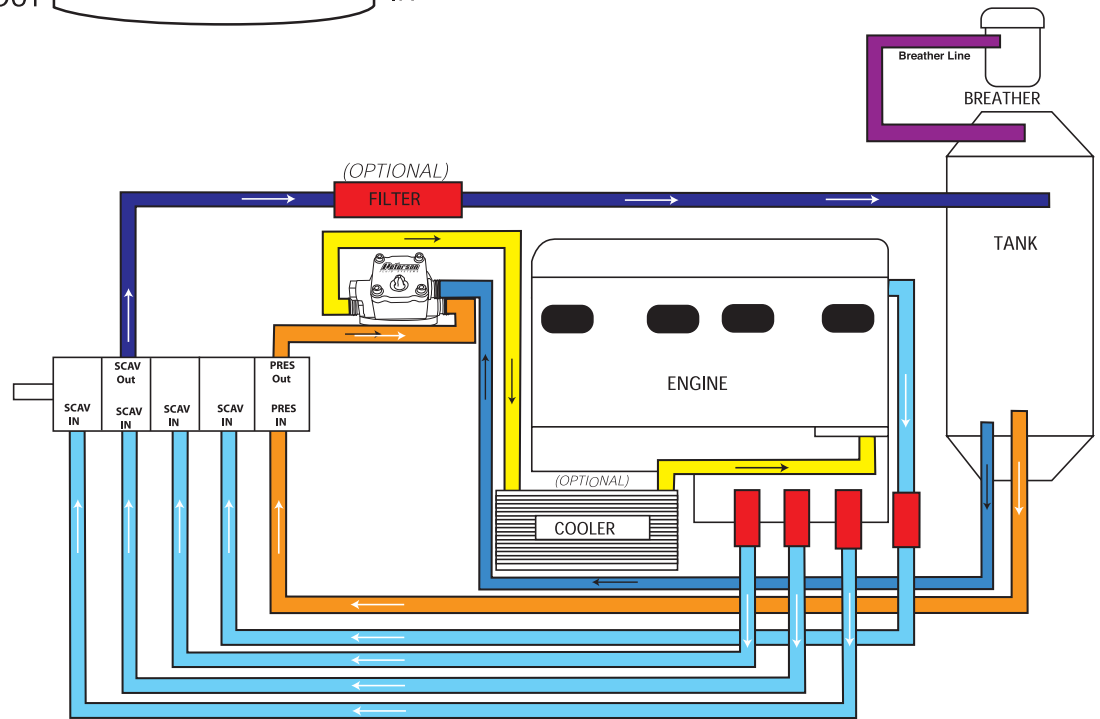

Wet Sump System
Internal Pump

Wet Sump System
External Pump

Small Primer Remote Mount

Dry Sump System

Wet Sump System
Internal Pump

Wet Sump System
External Pump

Dry Sump System

Small Primer Remote Mount