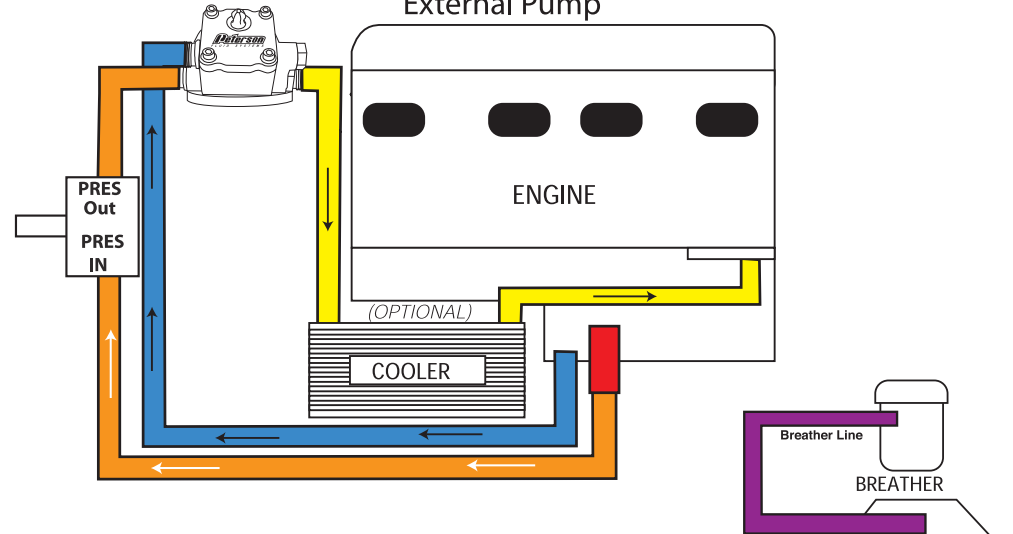

Wet Sump System
Internal Pump

Wet Sump System
External Pump

Small Primer Remote Mount

Dry Sump System

Wet Sump System
Internal Pump

Wet Sump System
External Pump

Dry Sump System

Small Primer Remote Mount