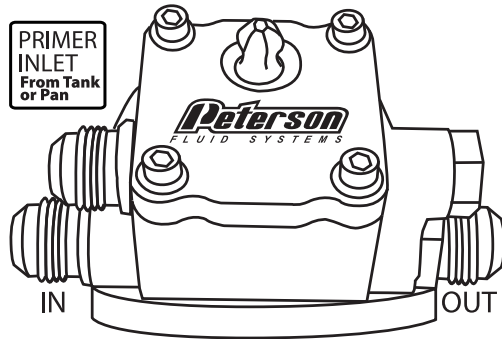

Wet Sump System
Internal Pump

Wet Sump System
External Pump

Small Primer Remote Mount

Dry Sump System

Wet Sump System
Internal Pump

Wet Sump System
External Pump

Dry Sump System

Small Primer Remote Mount